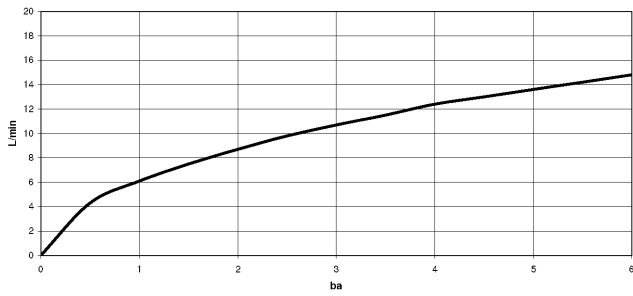

Rinsing spray set - Brushed Chrome

27 731 970

mm [inches]

Flow rate chart

Codes & Standards

DIN 4109

EN 1717

ISO 3822