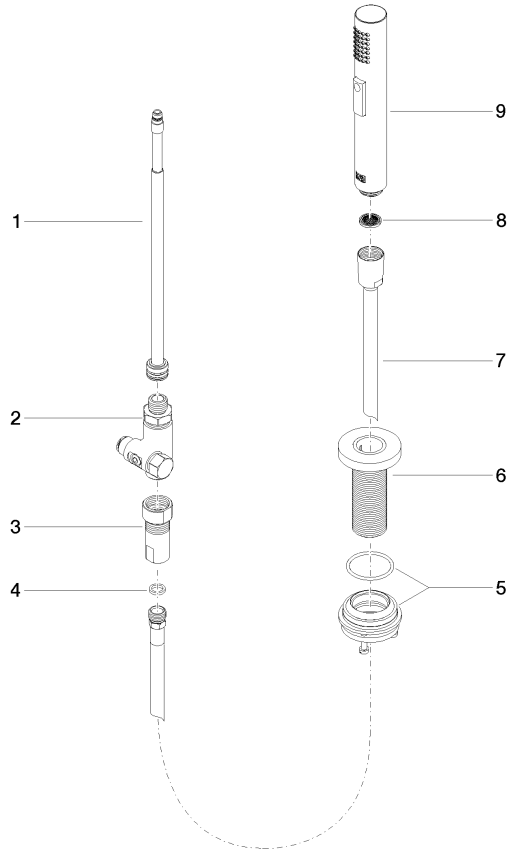

Rinsing spray set - Brushed Chrome

27 731 970

- with round rosette
- spray flow
- automatic spout/shower diverter
- height of mixer 191 mm
- hole diameter rinsing spray 32mm
- fabric braided hose 1500 mm
- sprayface with anti-scaling system
- lead-free

Rinsing spray set - Brushed Chrome

27 731 970

mm [inches]

Flow rate chart

Codes & Standards

DIN 4109

EN 1717

ISO 3822

Ü-Zeichen

Rinsing spray set - Brushed Chrome

27 731 970

Certificates

LGA_29

Belgaqua_24-005-2 LGA_38

Rinsing spray set - Brushed Chrome

27 731 970

Product version from 2/1/2023

Parts for other finishes can be found here: [Chrome](#)

Rinsing spray set - Brushed Chrome

27 731 970

Spare parts list

Product version from 2/1/2023

No.	Item Number	Name	Quantity used	Delivery time
	90 17 09 046 12 90	diverter	9	2