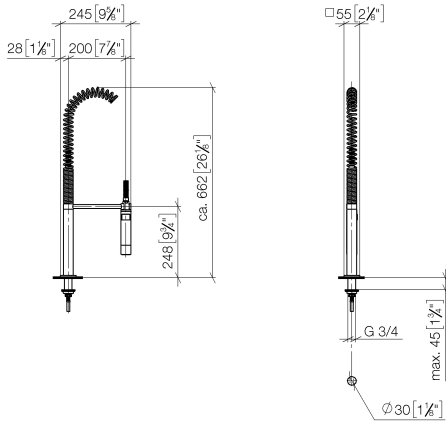

Profi spray set - Chrome

LOT

27 784 970

- spray flow
- automatic diverter for spout/Profi spray set
- height of mixer 665 mm
- individual rosette 55 x 55 mm
- profi spray hole diameter 30mm
- sprayface with anti-scaling system
- lead-free

Can only be combined with 32800680, 32843680.

Intrinsic protection against back flow.

	Chrome	27 784 970-00
	Brushed Platinum	27 784 970-06
	Platinum	27 784 970-08
	Dark Chrome	27 784 970-19
	Brushed Chrome	27 784 970-93
	Brushed Dark Platinum	27 784 970-99

27 784 970

mm [inches]
M 1:10

Flow rate chart

Codes & Standards

EN 1717

Profi spray set - Chrome

LOT

27 784 970

No.	Item Number	Name	Quantity used	Delivery time
	04 24 02 046 10 90	pipe	30	60