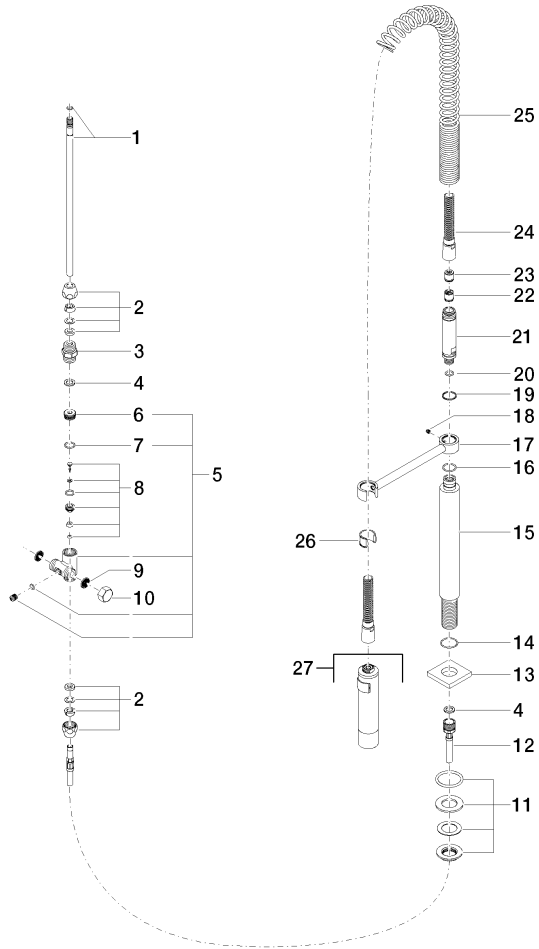

Profi spray set - Chrome

LOT

27 784 970

- spray flow
- automatic diverter for spout/Profi spray set
- height of mixer 665 mm
- individual rosette 55 x 55 mm
- profi spray hole diameter 30mm
- sprayface with anti-scaling system
- lead-free

27 784 970

mm [inches]
M 1:10

Flow rate chart

Codes & Standards

EN 1717

Profi spray set - Chrome

LOT

27 784 970

Profi spray set - Chrome

LOT

27 784 970

Spare parts list

Product version up to 7/10/2018

Product version from 7/10/2018 to 9/18/2018

Product version from 9/18/2018 to 10/27/2020

Product version from 10/27/2020

No.	Item Number	Name	Quantity used	Delivery time
	04 24 02 046 10 90	pipe	30	60