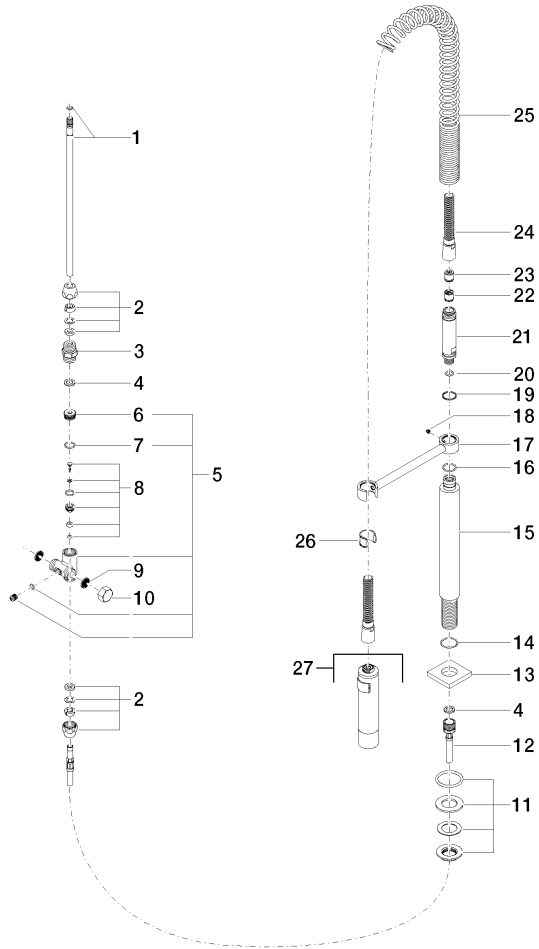

Profi spray set - Brushed Platinum

LOT

27 784 970

- spray flow
- automatic diverter for spout/Profi spray set
- height of mixer 665 mm
- individual rosette 55 x 55 mm
- profi spray hole diameter 30mm
- sprayface with anti-scaling system
- lead-free

27 784 970

mm [inches]
M 1:10

Flow rate chart

Codes & Standards

EN 1717

Profi spray set - Brushed Platinum

LOT

27 784 970

Certificates

Belgaqua_22_277_2

27 784 970

Product version up to 7/10/2018

Product version from 7/10/2018 to 9/18/2018

Product version from 9/18/2018 to 10/27/2020

Product version from 10/27/2020

Parts for other finishes can be found here: [Chrome](#)

No.	Item Number	Name	Quantity used	Delivery time
	04 24 02 046 10 90	pipe	30	60