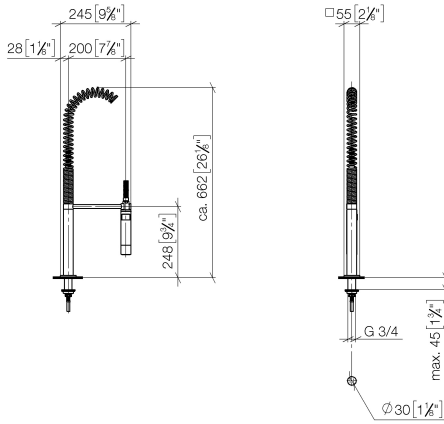

Profi spray set - Brushed Platinum

LOT

27 784 970

- spray flow
- automatic diverter for spout/Profi spray set
- height of mixer 665 mm
- individual rosette 55 x 55 mm
- profi spray hole diameter 30mm
- sprayface with anti-scaling system
- lead-free

Can only be combined with 32800680, 32843680.

Intrinsic protection against back flow.

	Brushed Platinum	27 784 970-06
	Chrome	27 784 970-00
	Platinum	27 784 970-08
	Dark Chrome	27 784 970-19
	Brushed Chrome	27 784 970-93
	Brushed Dark Platinum	27 784 970-99

27 784 970

mm [inches]
M 1:10

Flow rate chart

Codes & Standards

EN 1717

Profi spray set - Brushed Platinum

LOT

27 784 970

No.	Item Number	Name	Quantity used	Delivery time
	04 24 02 046 10 90	pipe	30	60