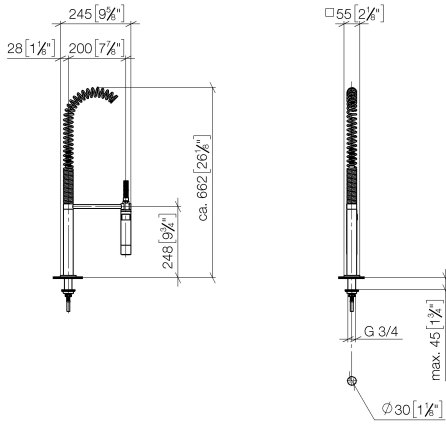

Profi spray set - Dark Chrome

LOT

27 784 970

- spray flow
- automatic diverter for spout/Profi spray set
- height of mixer 665 mm
- individual rosette 55 x 55 mm
- profi spray hole diameter 30mm
- sprayface with anti-scaling system
- lead-free

Can only be combined with 32800680, 32843680.

Intrinsic protection against back flow.

	Dark Chrome	27 784 970-19
	Chrome	27 784 970-00
	Brushed Platinum	27 784 970-06
	Platinum	27 784 970-08
	Brushed Chrome	27 784 970-93
	Brushed Dark Platinum	27 784 970-99

27 784 970

mm [inches]  
M 1:10

Flow rate chart

Codes & Standards

EN 1717