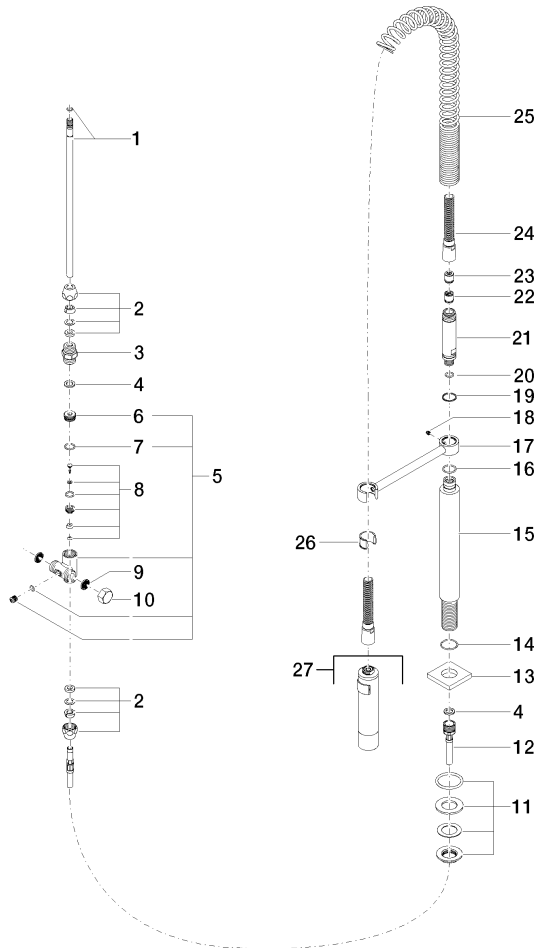

27 784 970

Parts for other finishes can be found here: [Chrome](#)