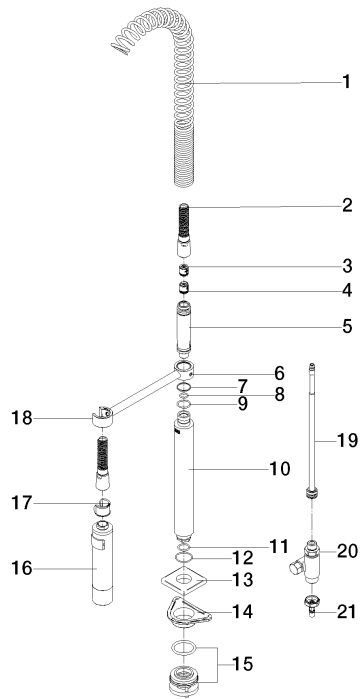

SERIES-VARIOUS Profi spray set - Brushed Platinum

27 785 970

Product version from 7/1/2023

Parts for other finishes can be found here: [Chrome](#)