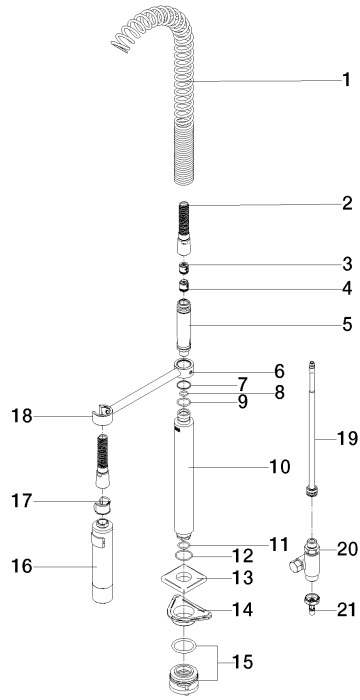

SERIES-VARIOUS Profi spray set - Platinum

27 785 970

- spray flow
- automatic diverter for spout/Profi spray set
- height of mixer mm
- individual rosette x mm
- profi spray hole diameter 30mm
- sprayface with anti-scaling system
- lead-free

Can only be combined with 33826680, 32815680.

Intrinsic protection against back flow.

| | | |
|--|-----------------------|---------------|
|  | Platinum | 27 785 970-08 |
|  | Chrome | 27 785 970-00 |
|  | Brushed Platinum | 27 785 970-06 |
|  | Dark Chrome | 27 785 970-19 |
|  | Brushed Dark Platinum | 27 785 970-99 |

SERIES-VARIOUS Profi spray set - Platinum

27 785 970

SERIES-VARIOUS Profi spray set - Platinum

27 785 970

Product version from 7/1/2023

Parts for other finishes can be found here: [Chrome](#)

SERIES-VARIOUS Profi spray set - Platinum

27 785 970

Spare parts list

Product version from 7/1/2023

| No. | Item Number | Name | Quantity used | Delivery time |
|-----|-----------------|--------|---------------|---------------|
| | 09 16 02 034 90 | spring | 21 | 2 |