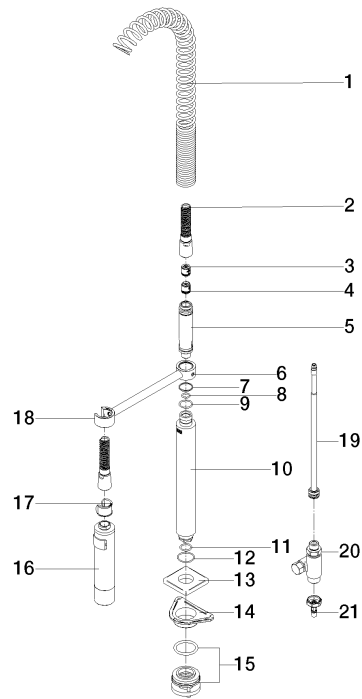

SERIES-VARIOUS Profi spray set - Dark Chrome

27 785 970

Product version from 7/1/2023

Parts for other finishes can be found here: [Chrome](#)