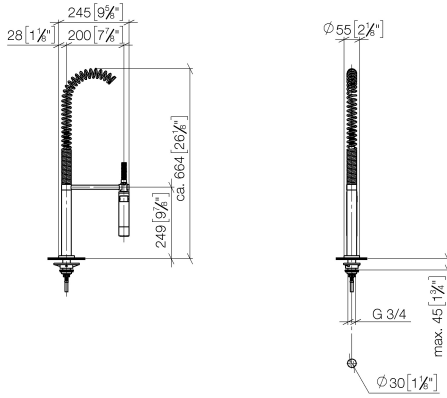

27 789 970

Fits: ELIO, TARA, TARA ULTRA

- spray flow
- automatic diverter for spout/Profi spray set
- height of mixer 665 mm
- individual rosette diameter 55mm
- profi spray hole diameter 30mm
- sprayface with anti-scaling system
- lead-free

27 789 970

mm [inches]  
M 1:10

Flow rate chart

Codes & Standards

DIN 4109

EN 1717

ISO 3822

Ü-Zeichen