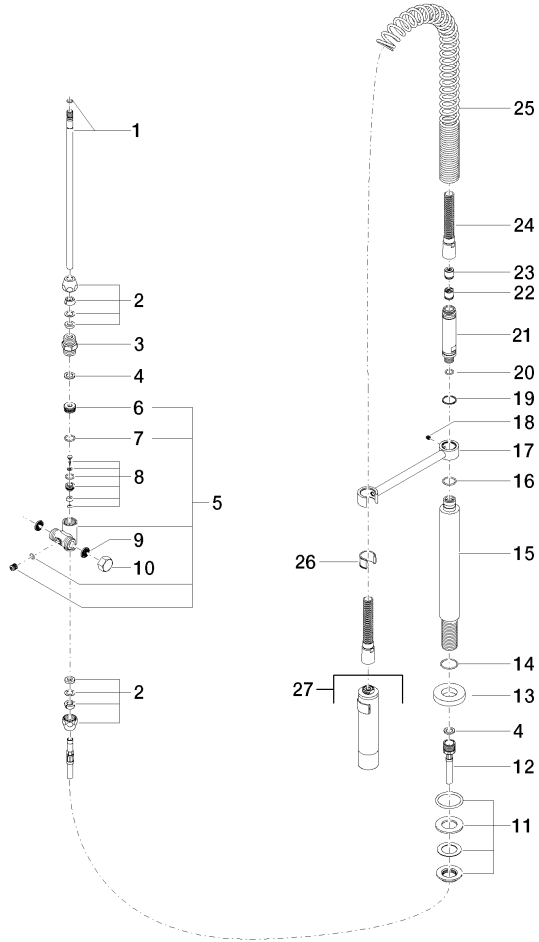

27 789 970

Fits: ELIO, TARA, TARA ULTRA

- spray flow
- automatic diverter for spout/Profi spray set
- height of mixer 665 mm
- individual rosette diameter 55mm
- profi spray hole diameter 30mm
- sprayface with anti-scaling system
- lead-free

27 789 970

mm [inches]  
M 1:10

Flow rate chart

Codes & Standards

DIN 4109

EN 1717

ISO 3822

Ü-Zeichen

### Certificates

---

Belgaqua\_22\_277\_2 LGA\_18

27 789 970

Product version from 10/27/2020

Parts for other finishes can be found here: Chrome

27 789 970

## **Spare parts list**

**Product version from 10/27/2020**