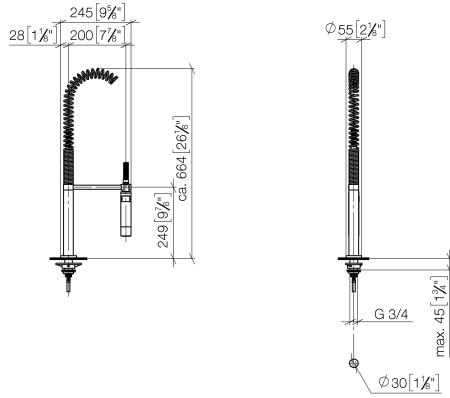

27 789 970

Fits: ELIO, TARA, TARA ULTRA

- spray flow
- automatic diverter for spout/Profi spray set
- height of mixer 665 mm
- individual rosette diameter 55mm
- profi spray hole diameter 30mm
- sprayface with anti-scaling system
- lead-free

Can only be combined with 33826790, 32800790, 33826888, 32815888, 20815892, 33826875.

Intrinsic protection against back flow.

	Brushed Chrome	27 789 970-93
	Chrome	27 789 970-00
	Brushed Platinum	27 789 970-06
	Platinum	27 789 970-08
	Dark Chrome	27 789 970-19
	Brushed Dark Platinum	27 789 970-99

27 789 970

mm [inches]  
M 1:10

Flow rate chart

Codes & Standards

DIN 4109

EN 1717

ISO 3822

Ü-Zeichen