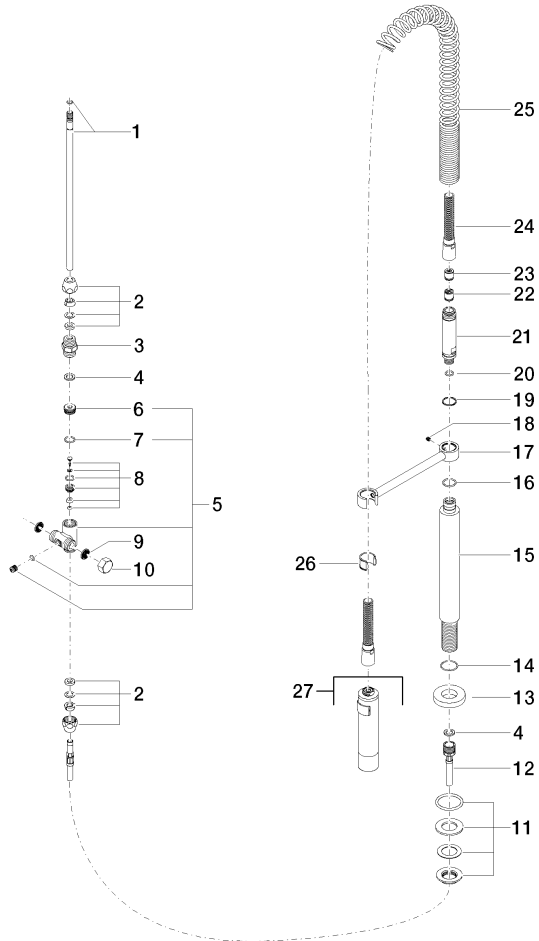

Profi spray set - Brushed Dark Platinum

ELIO

27 789 970

Fits: ELIO, TARA, TARA ULTRA

- spray flow
- automatic diverter for spout/Profi spray set
- height of mixer 665 mm
- individual rosette diameter 55mm
- profi spray hole diameter 30mm
- sprayface with anti-scaling system
- lead-free

Can only be combined with 33826790, 32800790, 33826888, 32815888, 20815892, 33826875.

Intrinsic protection against back flow.

	Brushed Dark Platinum	27 789 970-99
	Chrome	27 789 970-00
	Brushed Platinum	27 789 970-06
	Platinum	27 789 970-08
	Dark Chrome	27 789 970-19
	Brushed Chrome	27 789 970-93

27 789 970

mm [inches]
M 1:10

Flow rate chart

Codes & Standards

DIN 4109

EN 1717

ISO 3822

Ü-Zeichen

Profi spray set - Brushed Dark Platinum

ELIO

27 789 970

Certificates

Belgaqua_22_277_2 LGA_18

27 789 970

Parts for other finishes can be found here: [Chrome](#)

Spare parts list