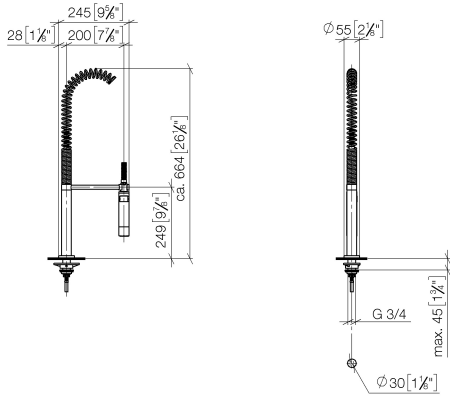

Profi spray set - Brushed Dark Platinum

ELIO

27 789 970

Fits: ELIO, TARA, TARA ULTRA

- spray flow
- automatic diverter for spout/Profi spray set
- height of mixer 665 mm
- individual rosette diameter 55mm
- profi spray hole diameter 30mm
- sprayface with anti-scaling system
- lead-free

Can only be combined with 33826790, 32800790, 33826888, 32815888, 20815892, 33826875.

Intrinsic protection against back flow.

	Brushed Dark Platinum	27 789 970-99
	Chrome	27 789 970-00
	Brushed Platinum	27 789 970-06
	Platinum	27 789 970-08
	Dark Chrome	27 789 970-19
	Brushed Chrome	27 789 970-93

27 789 970

mm [inches]
M 1:10

Flow rate chart

Codes & Standards

DIN 4109

EN 1717

ISO 3822

Ü-Zeichen