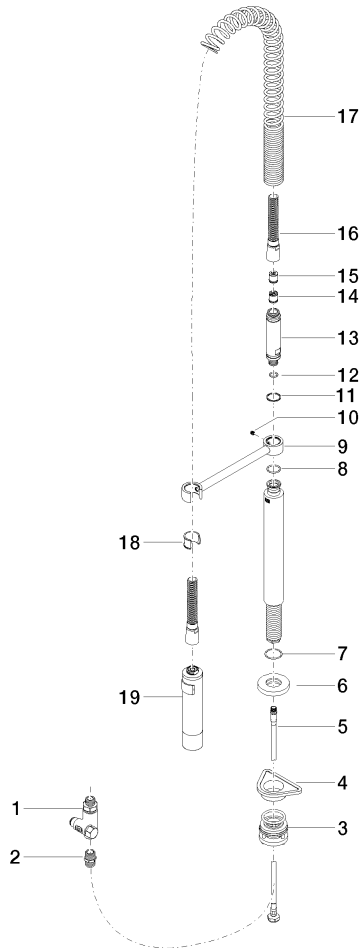

Profi spray set - Chrome

27 799 970

- spray flow
- automatic diverter for spout/Profi spray set
- height of mixer 665 mm
- individual rosette diameter 55mm
- profi spray hole diameter 30mm
- sprayface with anti-scaling system
- lead-free

Profi spray set - Chrome

27 799 970

mm [inches]
1:10

Flow rate chart

Codes & Standards

DIN 4109

EN 1717

ISO 3822

Ü-Zeichen

Profi spray set - Chrome

27 799 970

Certificates

LGA_38

Belgaqua_24-005-2

Profi spray set - Chrome

27 799 970

Parts for other finishes can be found here: [Brushed](#)
[Platinum](#)

Profi spray set - Chrome

27 799 970

Spare parts list

No.	Item Number	Name	Quantity used	Delivery time
	90 17 09 046 12 90	diverter	19	2