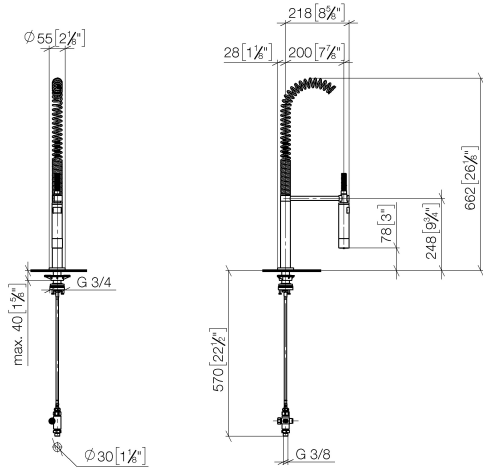

Profi spray set - Brushed Platinum

27 799 970

- spray flow
- automatic diverter for spout/Profi spray set
- height of mixer 665 mm
- individual rosette diameter 55mm
- profi spray hole diameter 30mm
- sprayface with anti-scaling system
- lead-free

Can only be combined with 32815682, 33826861, 32815861, 33836888, 32816888, 20816892, 33836875, 32815875.

Intrinsic protection against back flow.

Operating unit can be positioned freely.

| | | |
|--|-----------------------|---------------|
|  | Brushed Platinum | 27 799 970-06 |
|  | Chrome | 27 799 970-00 |
|  | Platinum | 27 799 970-08 |
|  | Dark Chrome | 27 799 970-19 |
|  | Brushed Chrome | 27 799 970-93 |
|  | Brushed Dark Platinum | 27 799 970-99 |

Profi spray set - Brushed Platinum

27 799 970

mm [inches]
1:10

Flow rate chart

Codes & Standards

DIN 4109

EN 1717

ISO 3822