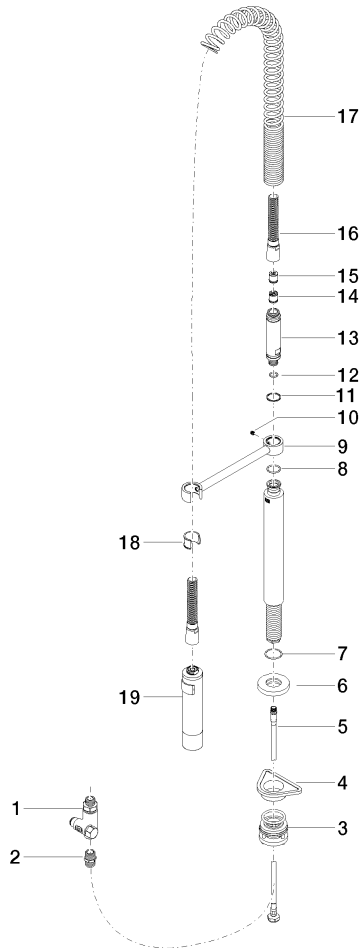

Profi spray set - Brushed Platinum

27 799 970

- spray flow
- automatic diverter for spout/Profi spray set
- height of mixer 665 mm
- individual rosette diameter 55mm
- profi spray hole diameter 30mm
- sprayface with anti-scaling system
- lead-free

Profi spray set - Brushed Platinum

27 799 970

mm [inches]
1:10

Flow rate chart

Codes & Standards

DIN 4109

EN 1717

ISO 3822

Ü-Zeichen

Profi spray set - Brushed Platinum

27 799 970

Certificates

LGA_38

Belgaqua_24-005-2

Profi spray set - Brushed Platinum

27 799 970

Parts for other finishes can be found here: [Chrome](#)

Profi spray set - Brushed Platinum

27 799 970

Spare parts list

| No. | Item Number | Name | Quantity used | Delivery time |
|-----|--------------------|----------|---------------|---------------|
| | 90 17 09 046 12 90 | diverter | 19 | 2 |