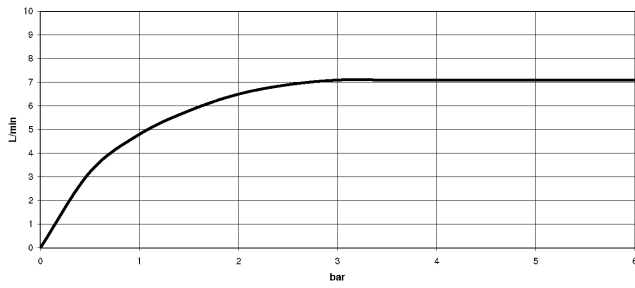

Flow rate chart

Codes & Standards

DIN 4109

EN 1717

ISO 3822

Ü-Zeichen