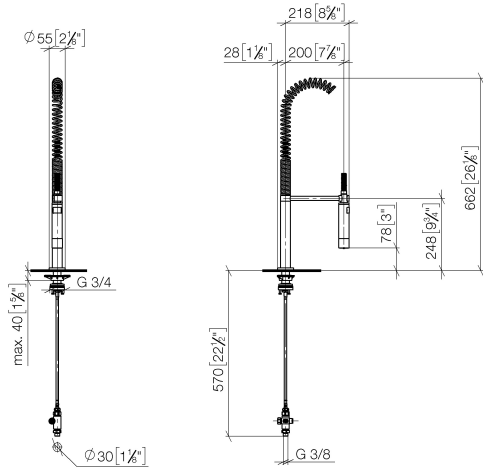

Profi spray set - Platinum

27 799 970

- spray flow
- automatic diverter for spout/Profi spray set
- height of mixer 665 mm
- individual rosette diameter 55mm
- profi spray hole diameter 30mm
- sprayface with anti-scaling system
- lead-free

Can only be combined with 32815682, 33826861, 32815861, 33836888, 32816888, 20816892, 33836875, 32815875.

Intrinsic protection against back flow.

Operating unit can be positioned freely.

	Platinum	27 799 970-08
	Chrome	27 799 970-00
	Brushed Platinum	27 799 970-06
	Dark Chrome	27 799 970-19
	Brushed Chrome	27 799 970-93
	Brushed Dark Platinum	27 799 970-99

Profi spray set - Platinum

27 799 970

mm [inches]
1:10

Flow rate chart

Codes & Standards

DIN 4109

EN 1717

ISO 3822