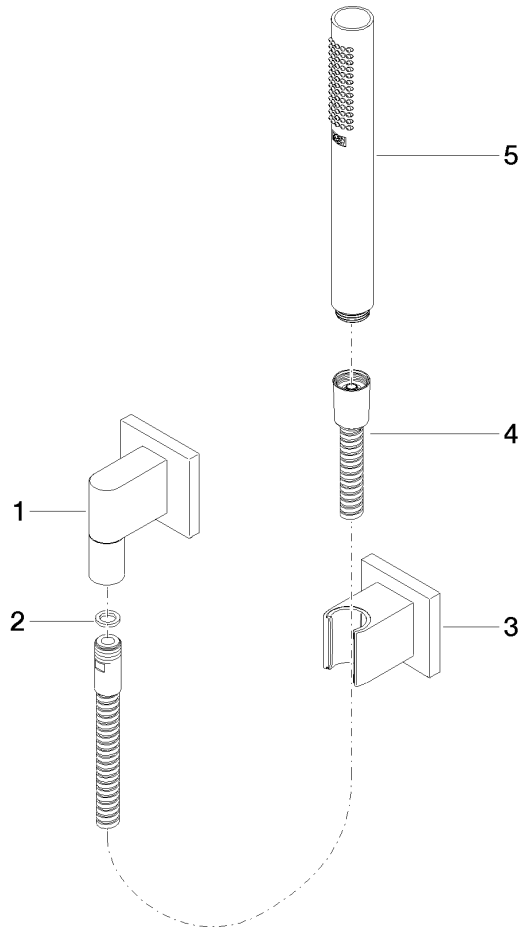

Hand shower set with individual rosettes - Brushed Light Gold

27 808 980 Product version from 6/3/2020

- COMPACT RAIN, max. flow rate 15 l/min (at 3 bar)
- with anti-scale system
- 3/8" shower outlet
- rosette for wall elbow 60 x 60mm
- rosette for shower holder 60 x 60mm
- metal shower hose 1250mm with integrated anti-twist protection
- 1/2" wall elbow
- WRAS

Recommended miscellaneous

- Concealed wall elbow -**
- min. recess depth mm
 - max. recess depth mm

35 085 970 90

Hand shower set with individual rosettes - Brushed Light Gold

27 808 980 Product version from 6/3/2020

Certificates

LGA_29

Belgaqua_22_280_2 WRAS_2209

Hand shower set with individual rosettes - Brushed Light Gold

27 808 980 Product version from 6/3/2020

Spare parts list

No.	Item Number	Name	Quantity used	Delivery time
1	28 450 980-27	Wall elbow - Brushed Light Gold	1	30
2	90 14 20 026 00 90	seal	1	2
3	28 050 980-27	Wall bracket - Brushed Light Gold	1	30
4	90 30 02 072 00-27	Metal shower hose 1/2" x 3/8" x 1250 mm - Brushed Light Gold	1	30
5	90 12 11 140 40-27	shower	1	30