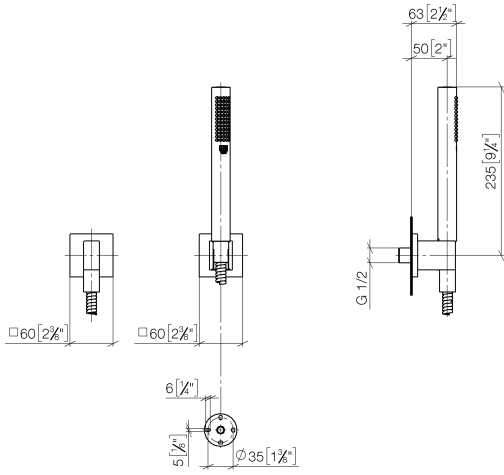

Hand shower set with individual rosettes - Brushed Durabrass (23kt Gold)

IMO

27 808 980

Fits: IMO, MEM, CL.1, CYO

- COMPACT RAIN, max. flow rate 15 l/min (at 3 bar)
- with anti-scale system
- 3/8" shower outlet
- rosette for wall elbow 60 x 60mm
- rosette for shower holder 60 x 60mm
- metal shower hose 1250mm with integrated anti-twist protection
- 1/2" wall elbow
- WRAS 2209005

Recommended miscellaneous

- Concealed wall elbow -** 35 085 970 90
- max. recess depth 163 mm
 - min. recess depth 90 mm

Hand shower set with individual rosettes - Brushed Durabronz (23kt Gold)

IMO

27 808 980

27 808 980

mm [inches]

Flow rate chart

Certificates

LGA_29985. Belgaqua_22_280_2 WRAS_2209005.
7_7.

27 808 980

Spare parts list

No.	Item Number	Name	Quantity used	Delivery time
1	28 450 980-28	Wall elbow - Brushed Durabron (23kt Gold)	1	20
2	90 14 20 026 00 90	seal	1	2
3	28 050 980-28	Wall bracket - Brushed Durabron (23kt Gold)	1	20
4	90 30 02 072 00-28	Metal shower hose 1/2" x 3/8" x 1250 mm - Brushed Durabron (23kt Gold)	1	20
5	90 12 11 152 00-28	shower	1	-