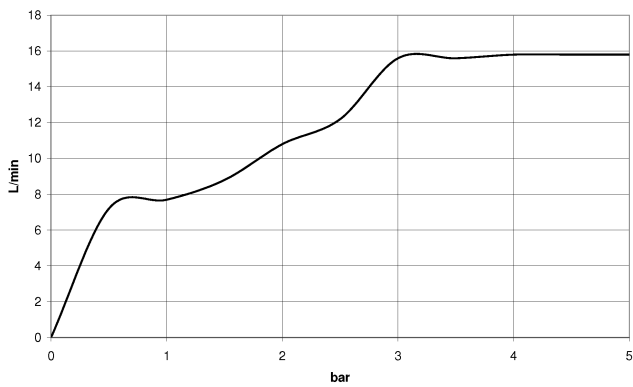

Hand shower set with individual rosettes - Brushed Durabrass (23kt Gold)

IMO

27 808 980

Fits: IMO, MEM, CL.1, CYO

- COMPACT RAIN, max. flow rate 15 l/min (at 3 bar)
- with anti-scale system
- 3/8" shower outlet
- rosette for wall elbow 60 x 60mm
- rosette for shower holder 60 x 60mm
- metal shower hose 1250mm with integrated anti-twist protection
- 1/2" wall elbow
- WRAS 2209005

Recommended miscellaneous

- Concealed wall elbow -** 35 085 970 90
- max. recess depth 163 mm
 - min. recess depth 90 mm

Hand shower set with individual rosettes - Brushed Durabronz (23kt Gold)

IMO

27 808 980

27 808 980

mm [inches]

Flow rate chart

Certificates

LGA_29985. Belgaqua_22_280_2 WRAS_2209005.
7_7.

27 808 980

Spare parts list

No.	Item Number	Name	Quantity used	Delivery time
1	28 450 980-28	Wall elbow - Brushed Durabron (23kt Gold)	1	20
2	90 14 20 026 00 90	seal	1	2
3	28 050 980-28	Wall bracket - Brushed Durabron (23kt Gold)	1	20
4	90 30 02 072 00-28	Metal shower hose 1/2" x 3/8" x 1250 mm - Brushed Durabron (23kt Gold)	1	20
5	90 12 11 152 00-28	shower	1	-