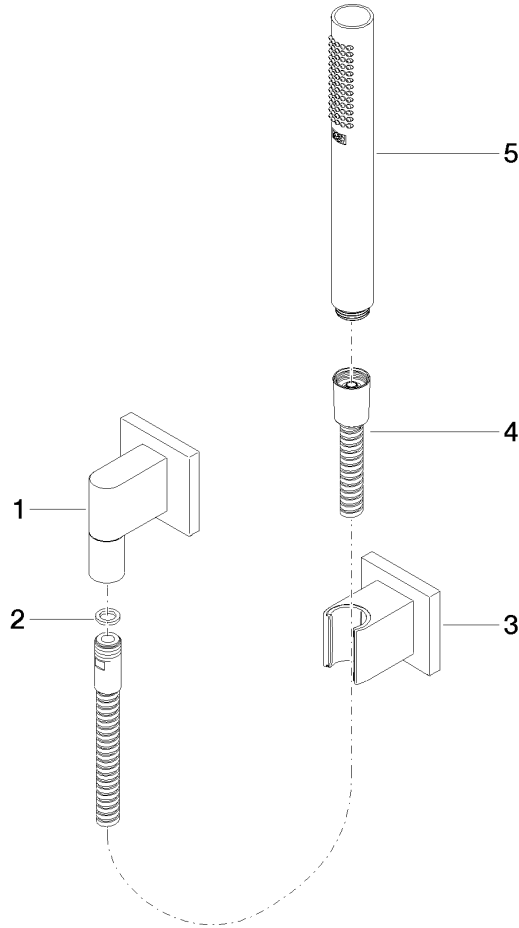

Hand shower set with individual rosettes - Brushed Durabrass (23kt Gold)

IMO

27 808 980

Fits: IMO, MEM, CL.1, CYO

- COMPACT RAIN, max. flow rate 15 l/min (at 3 bar)
- with anti-scale system
- 3/8" shower outlet
- rosette for wall elbow 60 x 60mm
- rosette for shower holder 60 x 60mm
- metal shower hose 1250mm with integrated anti-twist protection
- 1/2" wall elbow
- WRAS 2209005

Recommended miscellaneous

- Concealed wall elbow -** 35 085 970 90
- max. recess depth 163 mm
 - min. recess depth 90 mm

Hand shower set with individual rosettes - Brushed Durabronz (23kt Gold)

IMO

27 808 980

27 808 980

mm [inches]

Flow rate chart

Certificates

LGA_29985. Belgaqua_22_280_2 WRAS_2209005.
7_7.

27 808 980

Spare parts list

No.	Item Number	Name	Quantity used	Delivery time
1	28 450 980-28	Wall elbow - Brushed Durabron (23kt Gold)	1	20
2	90 14 20 026 00 90	seal	1	2
3	28 050 980-28	Wall bracket - Brushed Durabron (23kt Gold)	1	20
4	90 30 02 072 00-28	Metal shower hose 1/2" x 3/8" x 1250 mm - Brushed Durabron (23kt Gold)	1	20
5	90 12 11 152 00-28	shower	1	-