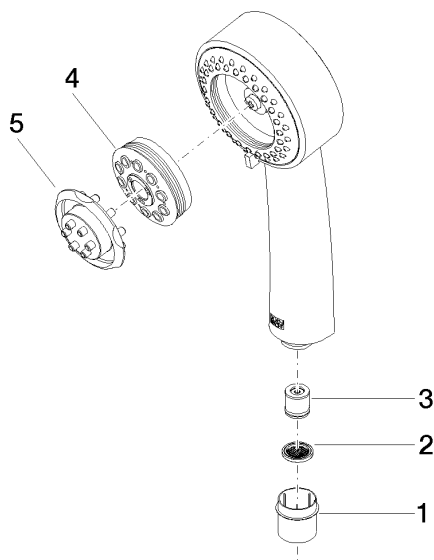

28 002 978

- Three settings: COMPACT RAIN, COMPACT SOFT FLOW, COMPACT AQUAPRESSURE FLOW, max. flow rate 9 l/min (at 3 bar)
- with anti-scale system
- spray head Ø 95mm
- 1/2" connection

Intrinsic protection against back flow.

28 002 978

mm [inches]

**Flow rate chart**

**Codes & Standards**

DIN 4109

ISO 3822

Ü-Zeichen

## MADISON Hand shower - Platinum

---

MADISON

28 002 978

Certificates

---

LGA\_18

28 002 978

### Spare parts list

No.	Item Number	Name	Quantity used	Delivery time
1	09 21 02 115 90	cap	1	2
2	09 23 01 039 90	sieve	1	2
3	09 23 01 077 90	flow reducer	1	2
4	04 12 11 071 00 90	shower	1	2
5	09 30 09 022 90	key	1	2