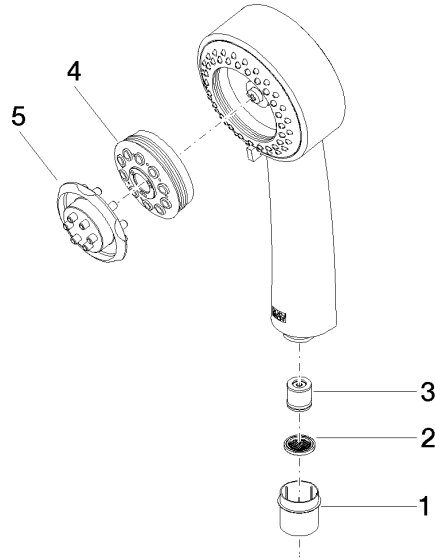

28 002 978

- Three settings: COMPACT RAIN, COMPACT SOFT FLOW, COMPACT AQUAPRESSURE FLOW, max. flow rate 9 l/min (at 3 bar)
- with anti-scale system
- spray head Ø 95mm
- 1/2" connection

Intrinsic protection against back flow.

28 002 978

mm [inches]

Flow rate chart

Codes & Standards

DIN 4109

ISO 3822

Ü-Zeichen

MADISON Hand shower - Brushed Durabronz (23kt Gold)

MADISON

28 002 978

Certificates

LGA_18

28 002 978

Parts for other finishes can be found here: [Chrome](#)

Spare parts list

No.	Item Number	Name	Quantity used	Delivery time
1	09 21 02 115 90	cap	1	2
2	09 23 01 039 90	sieve	1	2
3	09 23 01 077 90	flow reducer	1	2
4	04 12 11 071 00 90	shower	1	2
5	09 30 09 022 90	key	1	2