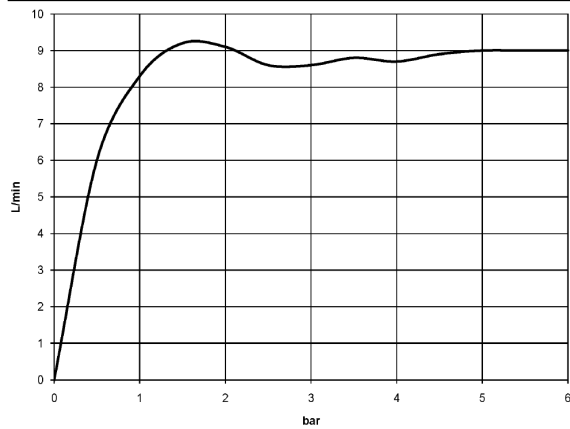

28 002 978

- Three settings: COMPACT RAIN, COMPACT SOFT FLOW, COMPACT AQUAPRESSURE FLOW, max. flow rate 9 l/min (at 3 bar)
- with anti-scale system
- spray head Ø 95mm
- 1/2" connection

Intrinsic protection against back flow.

	Brushed Durabron (23kt Gold)	28 002 978-28
	Chrome	28 002 978-00
	Chrome	28 002 978-00 0010
	Brushed Platinum	28 002 978-06
	Brushed Platinum	28 002 978-06 0010
	Platinum	28 002 978-08
	Platinum	28 002 978-08 0010
	Durabron (23kt Gold)	28 002 978-09
	Durabron (23kt Gold)	28 002 978-09 0010
	Brushed Durabron (23kt Gold)	28 002 978-28 0010
	Brushed Chrome	28 002 978-93
	Brushed Chrome	28 002 978-93 0010
	Brushed Dark Platinum	28 002 978-99
	Brushed Dark Platinum	28 002 978-99 0010

28 002 978

mm [inches]

Flow rate chart

Codes & Standards

DIN 4109

ISO 3822

Ü-Zeichen

MADISON Hand shower - Brushed Durabronz (23kt Gold)