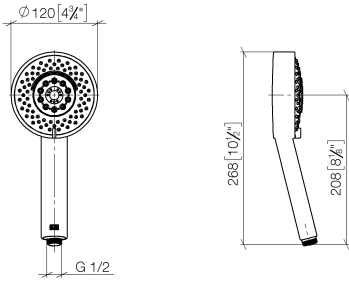

Hand shower - Platinum

IMO

28 012 979

- Four settings: COMPACT RAIN, COMPACT SOFT FLOW, COMPACT AQUAPRESSURE FLOW, COMPACT CASCADE, max. flow rate 15 l/min (at 3 bar)
- with anti-scale system
- spray head Ø 120mm
- 1/2" connection

Intrinsic protection against back flow.

Fits: IMO, LULU, MADISON, MEM, TARA, CL.1, LISSÉ, VAIA, META, CYO

	Platinum	28 012 979-08
	Chrome	28 012 979-00
	Chrome	28 012 979-00 0010
	Brushed Platinum	28 012 979-06
	Brushed Platinum	28 012 979-06 0010
	Platinum	28 012 979-08 0010
	Dark Chrome	28 012 979-19
	Dark Chrome	28 012 979-19 0010
	Light Gold	28 012 979-26
	Light Gold	28 012 979-26 0010
	Brushed Light Gold	28 012 979-27
	Brushed Light Gold	28 012 979-27 0010
	Brushed Durabross (23kt Gold)	28 012 979-28
	Brushed Durabross (23kt Gold)	28 012 979-28 0010
	Matte Black	28 012 979-33 0010
	Matte Black	28 012 979-33
	Brushed Bronze	28 012 979-42
	Brushed Bronze	28 012 979-42 0010
	Brushed Champagne (22kt Gold)	28 012 979-46
	Brushed Champagne (22kt Gold)	28 012 979-46 0010
	Champagne (22kt Gold)	28 012 979-47
	Champagne (22kt Gold)	28 012 979-47 0010
	Brushed Chrome	28 012 979-93
	Brushed Chrome	28 012 979-93 0010
	Brushed Dark Platinum	28 012 979-99 0010
	Brushed Dark Platinum	28 012 979-99

Hand shower - Platinum

IMO

28 012 979

28 012 979

mm [inches]

Flow rate chart

Codes & Standards

DIN 4109