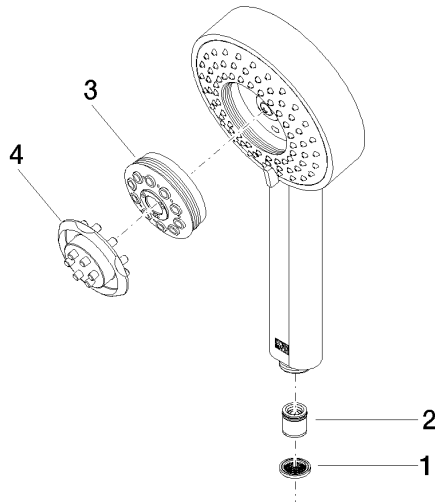

Hand shower - Platinum

IMO

28 012 979

- Four settings: COMPACT RAIN, COMPACT SOFT FLOW, COMPACT AQUAPRESSURE FLOW, COMPACT CASCADE, max. flow rate 15 l/min (at 3 bar)
- with anti-scale system
- spray head Ø 120mm
- 1/2" connection

Hand shower - Platinum

IMO

28 012 979

28 012 979

mm [inches]

Flow rate chart

Codes & Standards

DIN 4109

ISO 3822

Ü-Zeichen

Hand shower - Platinum

IMO

28 012 979

Certificates

LGA_29

28 012 979

Product version from 4/1/2024

Parts for other
finishes can be found
here: [Chrome](#)

Hand shower - Platinum

IMO

28 012 979

Spare parts list

Product version from 4/1/2024

No.	Item Number	Name	Quantity used	Delivery time
	09 23 01 039 90	sieve	4	2