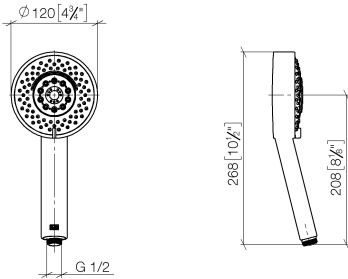

# Hand shower - Brushed Light Gold

IMO

28 012 979

- Four settings: COMPACT RAIN, COMPACT SOFT FLOW, COMPACT AQUAPRESSURE FLOW, COMPACT CASCADE, max. flow rate 15 l/min (at 3 bar)
- with anti-scale system
- spray head Ø 120mm
- 1/2" connection

## Hand shower - Brushed Light Gold

---

IMO

28 012 979

28 012 979

mm [inches]

Flow rate chart

Codes & Standards