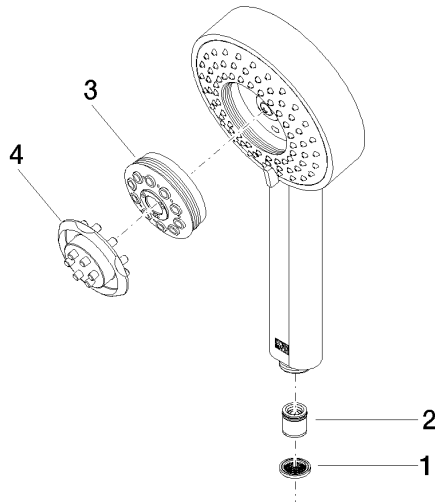

# Hand shower - Brushed Light Gold

IMO

28 012 979

- Four settings: COMPACT RAIN, COMPACT SOFT FLOW, COMPACT AQUAPRESSURE FLOW, COMPACT CASCADE, max. flow rate 15 l/min (at 3 bar)
- with anti-scale system
- spray head Ø 120mm
- 1/2" connection

## Hand shower - Brushed Light Gold

---

IMO

28 012 979

28 012 979

mm [inches]

Flow rate chart

Codes & Standards

### Certificates

---

LGA\_29

28 012 979

**Product version from 4/1/2024**

Parts for other  
finishes can be found  
here: [Chrome](#)

## Spare parts list