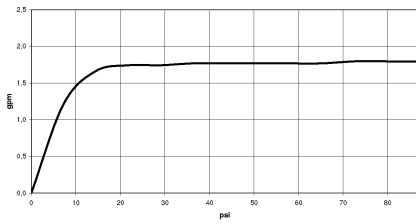

Hand shower FlowReduce - Brushed Durabronz (23kt Gold)

IMO

28 012 979

- Four settings: COMPACT RAIN, COMPACT SOFT FLOW, COMPACT AQUAPRESSURE FLOW, COMPACT CASCADE, max. flow rate 6.8 l/min (at 3 bar)
- with anti-scale system
- spray head Ø 120mm
- 1/2" connection
- This product can help a building meet the requirements of Green Building Rating Systems, e.g. LEED®, BREEAM®, DGNB

Hand shower FlowReduce - Brushed Durabronz (23kt Gold)

IMO

28 012 979

28 012 979

mm [inches]

Flow rate chart

Codes & Standards

DIN 4109