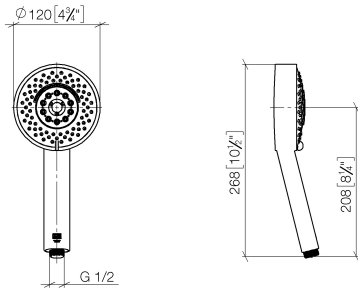

Hand shower FlowReduce - Brushed Durabronz (23kt Gold)

IMO

28 012 979

- Four settings: COMPACT RAIN, COMPACT SOFT FLOW, COMPACT AQUAPRESSURE FLOW, COMPACT CASCADE, max. flow rate 6.8 l/min (at 3 bar)
- with anti-scale system
- spray head Ø 120mm
- 1/2" connection
- This product can help a building meet the requirements of Green Building Rating Systems, e.g. LEED®, BREEAM®, DGNB

Intrinsic protection against back flow.

Fits: IMO, LULU, MADISON, MEM, TARA, CL.1, LISSÉ, VAIA, META, CYO

| | | |
|--|-------------------------------|--------------------|
|  | Brushed Durabronz (23kt Gold) | 28 012 979-28 0010 |
|  | Chrome | 28 012 979-00 |
|  | Chrome | 28 012 979-00 0010 |
|  | Brushed Platinum | 28 012 979-06 |
|  | Brushed Platinum | 28 012 979-06 0010 |
|  | Platinum | 28 012 979-08 0010 |
|  | Platinum | 28 012 979-08 |
|  | Dark Chrome | 28 012 979-19 |
|  | Dark Chrome | 28 012 979-19 0010 |
|  | Light Gold | 28 012 979-26 |
|  | Light Gold | 28 012 979-26 0010 |
|  | Brushed Light Gold | 28 012 979-27 |
|  | Brushed Light Gold | 28 012 979-27 0010 |
|  | Brushed Durabronz (23kt Gold) | 28 012 979-28 |
|  | Matte Black | 28 012 979-33 0010 |
|  | Matte Black | 28 012 979-33 |
|  | Brushed Bronze | 28 012 979-42 |
|  | Brushed Bronze | 28 012 979-42 0010 |
|  | Brushed Champagne (22kt Gold) | 28 012 979-46 |
|  | Brushed Champagne (22kt Gold) | 28 012 979-46 0010 |
|  | Champagne (22kt Gold) | 28 012 979-47 |
|  | Champagne (22kt Gold) | 28 012 979-47 0010 |
|  | Brushed Chrome | 28 012 979-93 |
|  | Brushed Chrome | 28 012 979-93 0010 |
|  | Brushed Dark Platinum | 28 012 979-99 0010 |
|  | Brushed Dark Platinum | 28 012 979-99 |

Hand shower FlowReduce - Brushed Durabronz (23kt Gold)

IMO

28 012 979

28 012 979

mm [inches]

Flow rate chart

Codes & Standards

DIN 4109