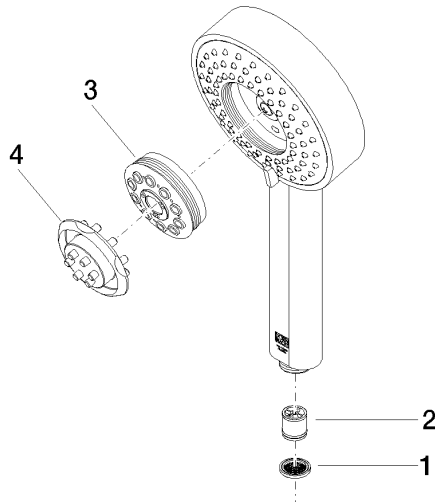

Hand shower FlowReduce - Brushed Durabronz (23kt Gold)

IMO

28 012 979

- Four settings: COMPACT RAIN, COMPACT SOFT FLOW, COMPACT AQUAPRESSURE FLOW, COMPACT CASCADE, max. flow rate 6.8 l/min (at 3 bar)
- with anti-scale system
- spray head Ø 120mm
- 1/2" connection
- This product can help a building meet the requirements of Green Building Rating Systems, e.g. LEED®, BREEAM®, DGNB

Hand shower FlowReduce - Brushed Durabronz (23kt Gold)

IMO

28 012 979

28 012 979

mm [inches]

Flow rate chart

Codes & Standards

DIN 4109

ISO 3822

Ü-Zeichen

Hand shower FlowReduce - Brushed Durabronz (23kt Gold)

IMO

28 012 979

Certificates

LGA_29

28 012 979

Product version from 4/1/2024

Parts for other
finishes can be found
here: [Chrome](#)

Hand shower FlowReduce - Brushed Durabrass (23kt Gold)

IMO

28 012 979

Spare parts list

Product version from 4/1/2024

| No. | Item Number | Name | Quantity used | Delivery time |
|-----|-----------------|-------|---------------|---------------|
| | 09 23 01 039 90 | sieve | 4 | 2 |