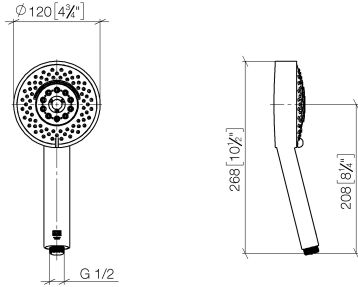

**Hand shower FlowReduce - Matte Black**

IMO

28 012 979

- Four settings: COMPACT RAIN, COMPACT SOFT FLOW, COMPACT AQUAPRESSURE FLOW, COMPACT CASCADE, max. flow rate 6.8 l/min (at 3 bar)
- with anti-scale system
- spray head Ø 120mm
- 1/2" connection
- This product can help a building meet the requirements of Green Building Rating Systems, e.g. LEED®, BREEAM®, DGNB

## Hand shower FlowReduce - Matte Black

---

IMO

28 012 979

28 012 979

mm [inches]

**Flow rate chart**

**Codes & Standards**