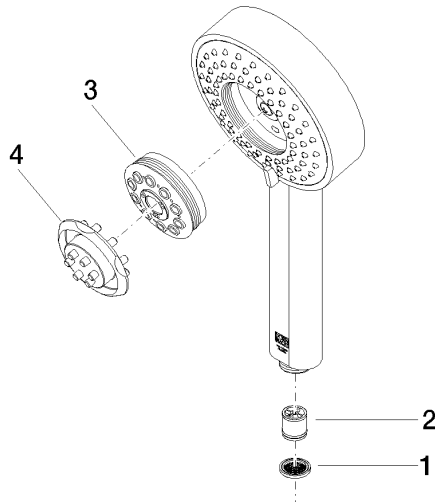

28 012 979

Product version from 4/1/2024

Parts for other
finishes can be found
here: [Chrome](#)