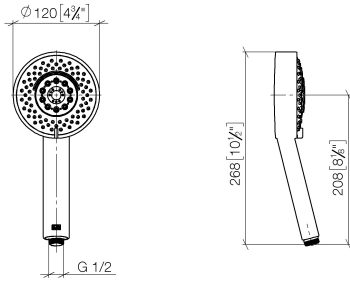

Hand shower - Brushed Dark Platinum

IMO

28 012 979

- Four settings: COMPACT RAIN, COMPACT SOFT FLOW, COMPACT AQUAPRESSURE FLOW, COMPACT CASCADE, max. flow rate 15 l/min (at 3 bar)
- with anti-scale system
- spray head Ø 120mm
- 1/2" connection

Intrinsic protection against back flow.

Fits: IMO, LULU, MADISON, MEM, TARA, CL.1, LISSÉ, VAIA, META, CYO

	Brushed Dark Platinum	28 012 979-99
	Chrome	28 012 979-00
	Chrome	28 012 979-00 0010
	Brushed Platinum	28 012 979-06
	Brushed Platinum	28 012 979-06 0010
	Platinum	28 012 979-08 0010
	Platinum	28 012 979-08
	Dark Chrome	28 012 979-19
	Dark Chrome	28 012 979-19 0010
	Light Gold	28 012 979-26
	Light Gold	28 012 979-26 0010
	Brushed Light Gold	28 012 979-27
	Brushed Light Gold	28 012 979-27 0010
	Brushed Durabronze (23kt Gold)	28 012 979-28
	Brushed Durabronze (23kt Gold)	28 012 979-28 0010
	Matte Black	28 012 979-33 0010
	Matte Black	28 012 979-33
	Brushed Bronze	28 012 979-42
	Brushed Bronze	28 012 979-42 0010
	Brushed Champagne (22kt Gold)	28 012 979-46
	Brushed Champagne (22kt Gold)	28 012 979-46 0010
	Champagne (22kt Gold)	28 012 979-47
	Champagne (22kt Gold)	28 012 979-47 0010
	Brushed Chrome	28 012 979-93
	Brushed Chrome	28 012 979-93 0010
	Brushed Dark Platinum	28 012 979-99 0010

Hand shower - Brushed Dark Platinum

IMO

28 012 979

28 012 979

mm [inches]

Flow rate chart

Codes & Standards

DIN 4109