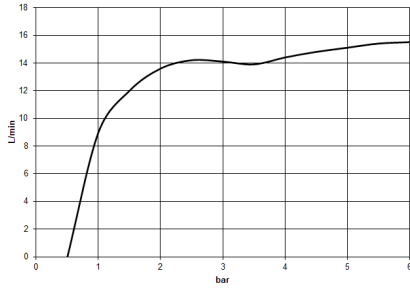

Flow rate chart

Codes & Standards

DIN 4109

EN 1112

ISO 3822

Ü-Zeichen