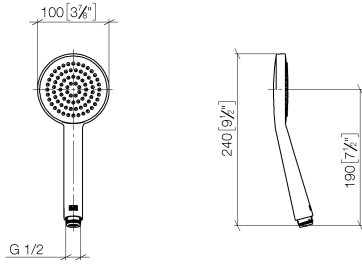

28 015 979

- COMPACT RAIN, max. flow rate 15 l/min (at 3 bar)
- with anti-scale system
- spray head Ø 100mm
- 1/2" connection
- WRAS

Intrinsic protection against back flow.

Fits: IMO, LULU, MADISON, MEM, TARA,
CL.1, LISSÉ, VAIA, META, CYO

28 015 979

mm [inches]

Flow rate chart

Codes & Standards

DIN 4109

EN 1112

ISO 3822

Ü-Zeichen

Hand shower - Dark Chrome

IMO

28 015 979

Certificates

DVGW_DW-
6517DN0

LGA_29

28 015 979

Parts for other
finishes can be found
here: [Chrome](#)