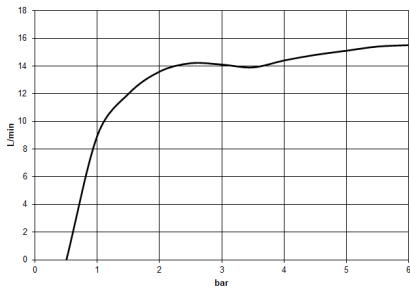

Flow rate chart

Codes & Standards

DIN 4109

ISO 3822

Ü-Zeichen