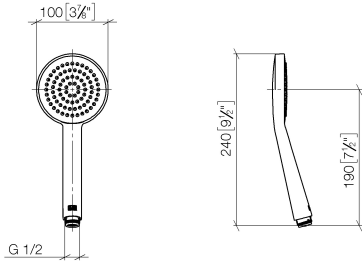

28 015 979

- COMPACT RAIN, max. flow rate 15 l/min (at 3 bar)
- with anti-scale system
- spray head Ø 100mm
- 1/2" connection
- WRAS 2009011

Intrinsic protection against back flow.

Fits: IMO, LULU, MADISON, MEM, TARA,  
CL.1, LISSÉ, VAIA, META, CYO

28 015 979

mm [inches]

Flow rate chart

Codes & Standards

DIN 4109

ISO 3822

Ü-Zeichen