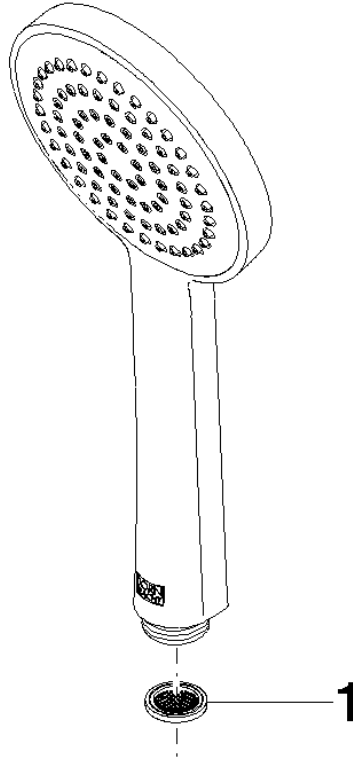

28 015 979

- COMPACT RAIN, max. flow rate 15 l/min (at 3 bar)
- with anti-scale system
- spray head Ø 100mm
- 1/2" connection
- WRAS 2009011

Intrinsic protection against back flow.

Fits: IMO, LULU, MADISON, MEM, TARA,  
CL.1, LISSÉ, VAIA, META, CYO

## Hand shower - Brushed Light Gold

---

IMO

28 015 979

### Certificates

---

LGA\_29

28 015 979

**Product version from 4/1/2024**

Parts for other  
finishes can be found  
here: [Chrome](#)

## Hand shower - Brushed Light Gold

IMO

28 015 979