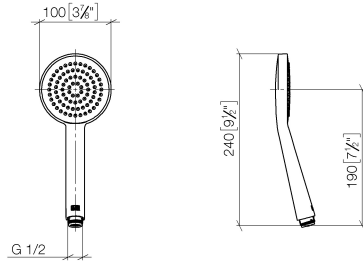

Hand shower - Brushed Champagne (22kt Gold)

IMO

28 015 979 Product version from 4/1/2024

- COMPACT RAIN, max. flow rate 15 l/min (at 3 bar)
- with anti-scale system
- spray head Ø 100mm
- 1/2" connection
- WRAS

Intrinsic protection against back flow.

Fits: IMO, LULU, MADISON, MEM, TARA, CL.1, LISSÉ, VAIA, META, CYO

	Brushed Champagne (22kt Gold)	28 015 979-46
	Chrome	28 015 979-00
	Brushed Platinum	28 015 979-06
	Platinum	28 015 979-08
	Dark Chrome	28 015 979-19
	Light Gold	28 015 979-26
	Brushed Light Gold	28 015 979-27
	Brushed Durabrass (23kt Gold)	28 015 979-28
	Matte Black	28 015 979-33
	Brushed Bronze	28 015 979-42
	Champagne (22kt Gold)	28 015 979-47
	Brushed Chrome	28 015 979-93
	Brushed Dark Platinum	28 015 979-99

28 015 979 Product version from 4/1/2024

mm [inches]

Flow rate chart

Codes & Standards

DIN 4109

EN 1112

ISO 3822

Ü-Zeichen

Hand shower - Brushed Champagne (22kt Gold)

IMO

28 015 979 Product version from 4/1/2024

Certificates

DVGW_DW- LGA_29
6517DN0

28 015 979 Product version from 4/1/2024

Parts for other finishes can be found here: [Chrome](#)