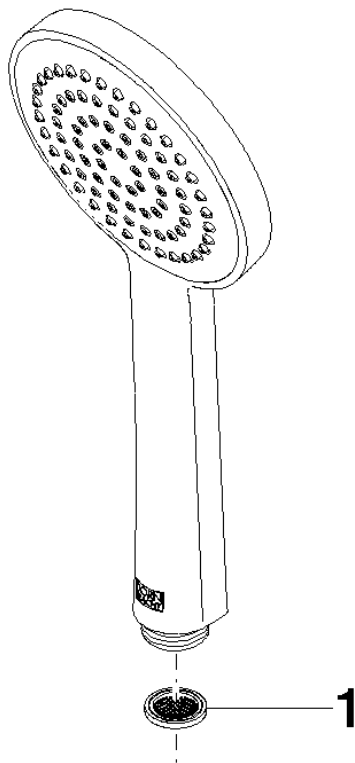

Hand shower - Brushed Champagne (22kt Gold)

IMO

28 015 979 Product version from 4/1/2024

- COMPACT RAIN, max. flow rate 15 l/min (at 3 bar)
- with anti-scale system
- spray head Ø 100mm
- 1/2" connection
- WRAS

Intrinsic protection against back flow.

Fits: IMO, LULU, MADISON, MEM, TARA, CL.1, LISSÉ, VAIA, META, CYO

	Brushed Champagne (22kt Gold)	28 015 979-46
	Chrome	28 015 979-00
	Brushed Platinum	28 015 979-06
	Platinum	28 015 979-08
	Dark Chrome	28 015 979-19
	Light Gold	28 015 979-26
	Brushed Light Gold	28 015 979-27
	Brushed Durabrass (23kt Gold)	28 015 979-28
	Matte Black	28 015 979-33
	Brushed Bronze	28 015 979-42
	Champagne (22kt Gold)	28 015 979-47
	Brushed Chrome	28 015 979-93
	Brushed Dark Platinum	28 015 979-99

Hand shower - Brushed Champagne (22kt Gold)

IMO

28 015 979 Product version from 4/1/2024

Certificates

DVGW_DW- LGA_29
6517DN0

28 015 979 Product version from 4/1/2024

Parts for other finishes can be found here: [Chrome](#)