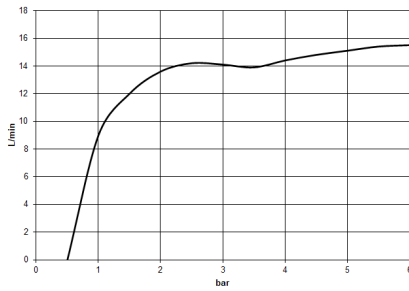

Hand shower - Brushed Champagne (22kt Gold)

IMO

28 015 979 Product version from 4/1/2024

- COMPACT RAIN, max. flow rate 15 l/min (at 3 bar)
- with anti-scale system
- spray head Ø 100mm
- 1/2" connection
- WRAS

Intrinsic protection against back flow.

Fits: IMO, LULU, MADISON, MEM, TARA, CL.1, LISSÉ, VAIA, META, CYO

	Brushed Champagne (22kt Gold)	28 015 979-46
	Chrome	28 015 979-00
	Brushed Platinum	28 015 979-06
	Platinum	28 015 979-08
	Dark Chrome	28 015 979-19
	Light Gold	28 015 979-26
	Brushed Light Gold	28 015 979-27
	Brushed Durabrass (23kt Gold)	28 015 979-28
	Matte Black	28 015 979-33
	Brushed Bronze	28 015 979-42
	Champagne (22kt Gold)	28 015 979-47
	Brushed Chrome	28 015 979-93
	Brushed Dark Platinum	28 015 979-99

28 015 979 Product version from 4/1/2024

mm [inches]

Flow rate chart

Codes & Standards

DIN 4109

EN 1112

ISO 3822

Ü-Zeichen