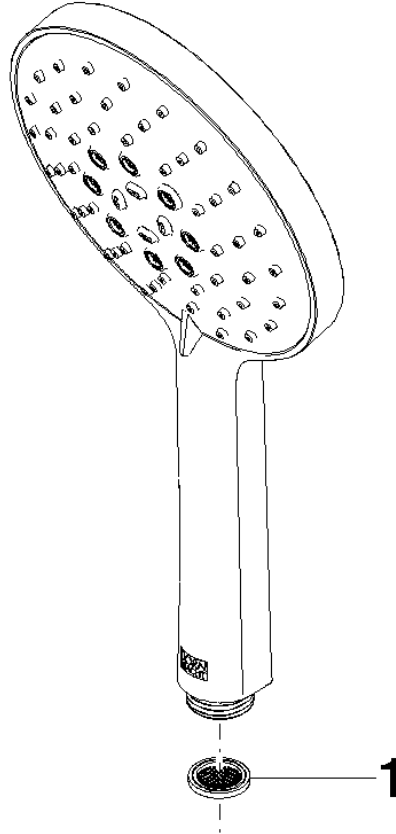

Hand shower - Dark Chrome

IMO

28 016 979

- Three or five settings: COMPACT RAIN, COMPACT SOFT FLOW, COMPACT AQUAPRESSURE FLOW, max. flow rate 15 l/min (at 3 bar)
- with anti-scale system
- spray head Ø 130 mm
- 1/2" connection
- WRAS 2009011

Hand shower - Dark Chrome

IMO

28 016 979

28 016 979

mm [inches]

Flow rate chart

Codes & Standards

DIN 4109

EN 1112

ISO 3822

Ü-Zeichen

Hand shower - Dark Chrome

IMO

28 016 979

Certificates

LGA_29

DVGW_DW-
6517DN0

28 016 979

Parts for other
finishes can be found
here: [Chrome](#)

Hand shower - Dark Chrome

IMO

28 016 979

Spare parts list