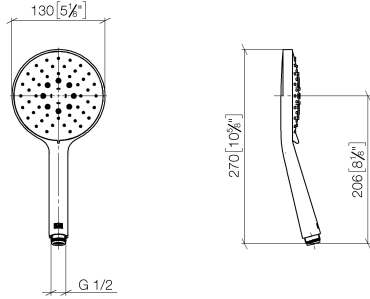

Hand shower - Dark Chrome

IMO

28 016 979

- Three or five settings: COMPACT RAIN, COMPACT SOFT FLOW, COMPACT AQUAPRESSURE FLOW, max. flow rate 15 l/min (at 3 bar)
- with anti-scale system
- spray head Ø 130 mm
- 1/2" connection
- WRAS 2009011

Intrinsic protection against back flow.

Fits: IMO, LULU, MADISON, MEM, TARA, CL.1, LISSÉ, VAIA, META, CYO

	Dark Chrome	28 016 979-19
	Chrome	28 016 979-00 0010
	Chrome	28 016 979-00
	Brushed Platinum	28 016 979-06
	Brushed Platinum	28 016 979-06 0010
	Platinum	28 016 979-08
	Platinum	28 016 979-08 0010
	Dark Chrome	28 016 979-19 0010
	Light Gold	28 016 979-26
	Light Gold	28 016 979-26 0010
	Brushed Light Gold	28 016 979-27
	Brushed Light Gold	28 016 979-27 0010
	Brushed Durabross (23kt Gold)	28 016 979-28
	Brushed Durabross (23kt Gold)	28 016 979-28 0010
	Matte Black	28 016 979-33
	Matte Black	28 016 979-33 0010
	Brushed Bronze	28 016 979-42 0010
	Brushed Bronze	28 016 979-42
	Brushed Champagne (22kt Gold)	28 016 979-46 0010
	Brushed Champagne (22kt Gold)	28 016 979-46
	Champagne (22kt Gold)	28 016 979-47
	Champagne (22kt Gold)	28 016 979-47 0010
	Brushed Chrome	28 016 979-93
	Brushed Chrome	28 016 979-93 0010
	Brushed Dark Platinum	28 016 979-99 0010
	Brushed Dark Platinum	28 016 979-99

Hand shower - Dark Chrome

IMO

28 016 979

28 016 979

mm [inches]

Flow rate chart

Codes & Standards

DIN 4109