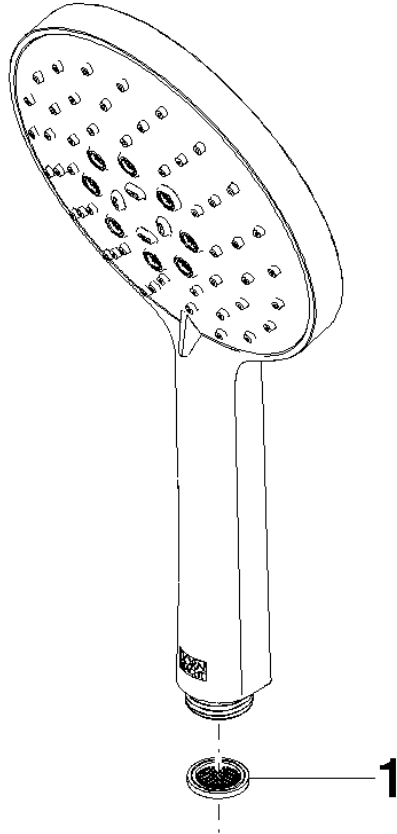

Hand shower - Light Gold

IMO

28 016 979

- Three or five settings: COMPACT RAIN, COMPACT SOFT FLOW, COMPACT AQUAPRESSURE FLOW, max. flow rate 15 l/min (at 3 bar)
- with anti-scale system
- spray head Ø 130 mm
- 1/2" connection
- WRAS 2009011

Hand shower - Light Gold

IMO

28 016 979

28 016 979

mm [inches]

Flow rate chart

Codes & Standards

DIN 4109

ISO 3822

Ü-Zeichen

Hand shower - Light Gold

IMO

28 016 979

Certificates

LGA_29

28 016 979

Product version from 4/1/2024

Parts for other
finishes can be found
here: [Chrome](#)

Hand shower - Light Gold

IMO

28 016 979

Spare parts list

Product version from 4/1/2024

No.	Item Number	Name	Quantity used	Delivery time
	09 23 01 039 90	sieve	1	2