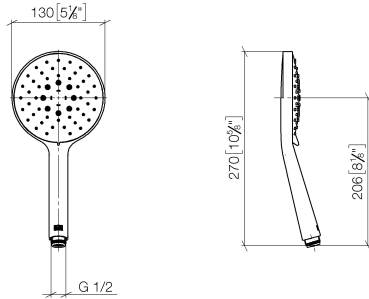

Hand shower - Light Gold

IMO

28 016 979

- Three or five settings: COMPACT RAIN, COMPACT SOFT FLOW, COMPACT AQUAPRESSURE FLOW, max. flow rate 15 l/min (at 3 bar)
- with anti-scale system
- spray head Ø 130 mm
- 1/2" connection
- WRAS 2009011

Intrinsic protection against back flow.

Fits: IMO, LULU, MADISON, MEM, TARA, CL.1, LISSÉ, VAIA, META, CYO

	Light Gold	28 016 979-26
	Chrome	28 016 979-00 0010
	Chrome	28 016 979-00
	Brushed Platinum	28 016 979-06
	Brushed Platinum	28 016 979-06 0010
	Platinum	28 016 979-08
	Platinum	28 016 979-08 0010
	Dark Chrome	28 016 979-19
	Dark Chrome	28 016 979-19 0010
	Light Gold	28 016 979-26 0010
	Brushed Light Gold	28 016 979-27
	Brushed Light Gold	28 016 979-27 0010
	Brushed Durabronze (23kt Gold)	28 016 979-28
	Brushed Durabronze (23kt Gold)	28 016 979-28 0010
	Matte Black	28 016 979-33
	Matte Black	28 016 979-33 0010
	Brushed Bronze	28 016 979-42 0010
	Brushed Bronze	28 016 979-42
	Brushed Champagne (22kt Gold)	28 016 979-46 0010
	Brushed Champagne (22kt Gold)	28 016 979-46
	Champagne (22kt Gold)	28 016 979-47
	Champagne (22kt Gold)	28 016 979-47 0010
	Brushed Chrome	28 016 979-93
	Brushed Chrome	28 016 979-93 0010
	Brushed Dark Platinum	28 016 979-99 0010
	Brushed Dark Platinum	28 016 979-99

Hand shower - Light Gold

IMO

28 016 979

28 016 979

mm [inches]

Flow rate chart

Codes & Standards

DIN 4109