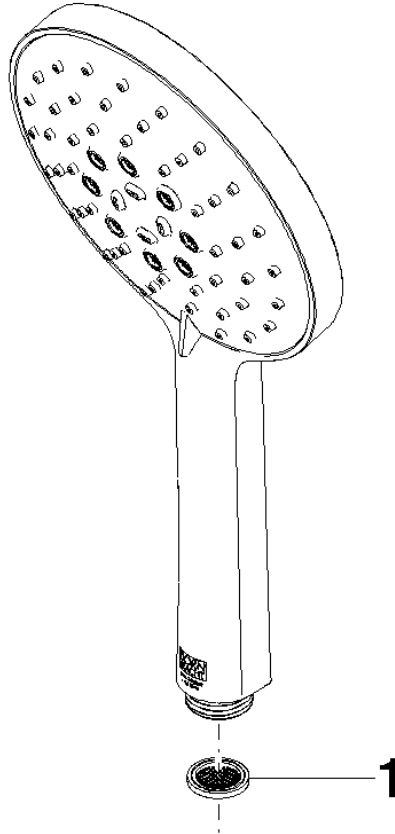

Hand shower FlowReduce - Brushed Light Gold

IMO

28 016 979

- Three or five settings: COMPACT RAIN, COMPACT SOFT FLOW, COMPACT AQUAPRESSURE FLOW, max. flow rate 6.8 l/min (at 3 bar)
- with anti-scale system
- spray head Ø 130 mm
- 1/2" connection
- This product can help a building meet the requirements of Green Building Rating Systems, e.g. LEED®, BREEAM®, DGNB

Hand shower FlowReduce - Brushed Light Gold

IMO

28 016 979

28 016 979

mm [inches]

Flow rate chart

Codes & Standards

DIN 4109

ISO 3822

Ü-Zeichen

Hand shower FlowReduce - Brushed Light Gold

IMO

28 016 979

Certificates

LGA_29

28 016 979

Product version from 4/1/2024

Parts for other
finishes can be found
here: [Chrome](#)

Hand shower FlowReduce - Brushed Light Gold

IMO

28 016 979

Spare parts list

Product version from 4/1/2024

No.	Item Number	Name	Quantity used	Delivery time
	09 23 01 039 90	sieve	1	2