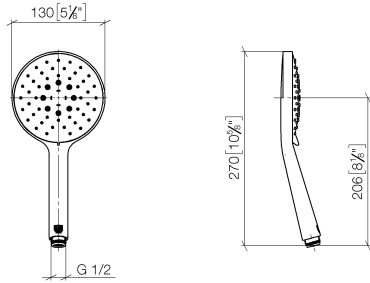

Hand shower FlowReduce - Brushed Light Gold

IMO

28 016 979

- Three or five settings: COMPACT RAIN, COMPACT SOFT FLOW, COMPACT AQUAPRESSURE FLOW, max. flow rate 6.8 l/min (at 3 bar)
- with anti-scale system
- spray head Ø 130 mm
- 1/2" connection
- This product can help a building meet the requirements of Green Building Rating Systems, e.g. LEED®, BREEAM®, DGNB

Intrinsic protection against back flow.

Fits: IMO, LULU, MADISON, MEM, TARA, CL.1, LISSÉ, VAIA, META, CYO

	Brushed Light Gold	28 016 979-27 0010
	Chrome	28 016 979-00 0010
	Chrome	28 016 979-00
	Brushed Platinum	28 016 979-06
	Brushed Platinum	28 016 979-06 0010
	Platinum	28 016 979-08
	Platinum	28 016 979-08 0010
	Dark Chrome	28 016 979-19
	Dark Chrome	28 016 979-19 0010
	Light Gold	28 016 979-26
	Light Gold	28 016 979-26 0010
	Brushed Light Gold	28 016 979-27
	Brushed Durabrass (23kt Gold)	28 016 979-28
	Brushed Durabrass (23kt Gold)	28 016 979-28 0010
	Matte Black	28 016 979-33
	Matte Black	28 016 979-33 0010
	Brushed Bronze	28 016 979-42 0010
	Brushed Bronze	28 016 979-42
	Brushed Champagne (22kt Gold)	28 016 979-46 0010
	Brushed Champagne (22kt Gold)	28 016 979-46
	Champagne (22kt Gold)	28 016 979-47
	Champagne (22kt Gold)	28 016 979-47 0010
	Brushed Chrome	28 016 979-93
	Brushed Chrome	28 016 979-93 0010
	Brushed Dark Platinum	28 016 979-99 0010
	Brushed Dark Platinum	28 016 979-99

Hand shower FlowReduce - Brushed Light Gold

IMO

28 016 979

28 016 979

mm [inches]

Flow rate chart

Codes & Standards

DIN 4109