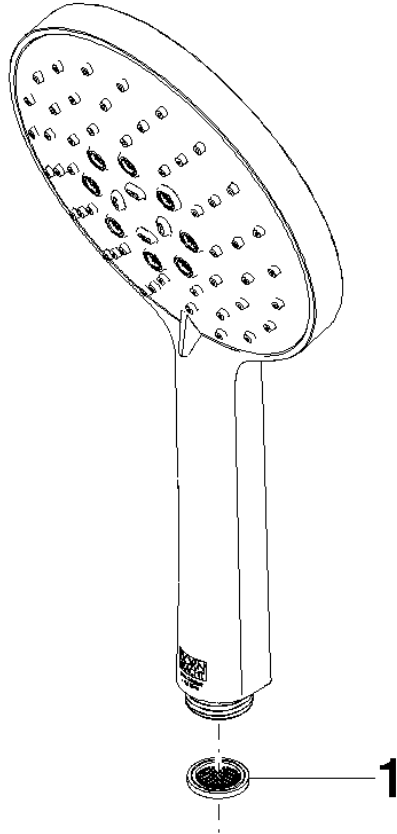

**Hand shower FlowReduce - Brushed Durabronz (23kt Gold)**

IMO

28 016 979

- Three or five settings: COMPACT RAIN, COMPACT SOFT FLOW, COMPACT AQUAPRESSURE FLOW, max. flow rate 6.8 l/min (at 3 bar)
- with anti-scale system
- spray head Ø 130 mm
- 1/2" connection
- This product can help a building meet the requirements of Green Building Rating Systems, e.g. LEED®, BREEAM®, DGNB

## Hand shower FlowReduce - Brushed Durabronz (23kt Gold)

---

IMO

28 016 979

28 016 979

mm [inches]

Flow rate chart

Codes & Standards

## Hand shower FlowReduce - Brushed Durabronz (23kt Gold)

---

IMO

28 016 979

### Certificates

---

LGA\_29

DVGW\_DW-  
6517DN0

28 016 979

**Product version from 4/1/2024**

Parts for other  
finishes can be found  
here: [Chrome](#)

Hand shower FlowReduce - Brushed Durabrass (23kt Gold)