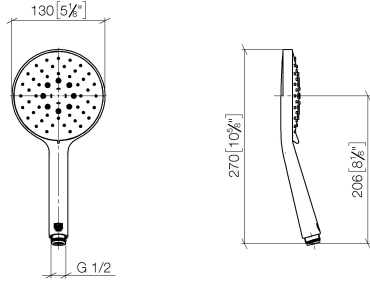

**Hand shower FlowReduce - Brushed Durabronz (23kt Gold)**

IMO

28 016 979

- Three or five settings: COMPACT RAIN, COMPACT SOFT FLOW, COMPACT AQUAPRESSURE FLOW, max. flow rate 6.8 l/min (at 3 bar)
- with anti-scale system
- spray head Ø 130 mm
- 1/2" connection
- This product can help a building meet the requirements of Green Building Rating Systems, e.g. LEED®, BREEAM®, DGNB

## Hand shower FlowReduce - Brushed Durabronz (23kt Gold)

---

IMO

28 016 979

28 016 979

mm [inches]

Flow rate chart

Codes & Standards