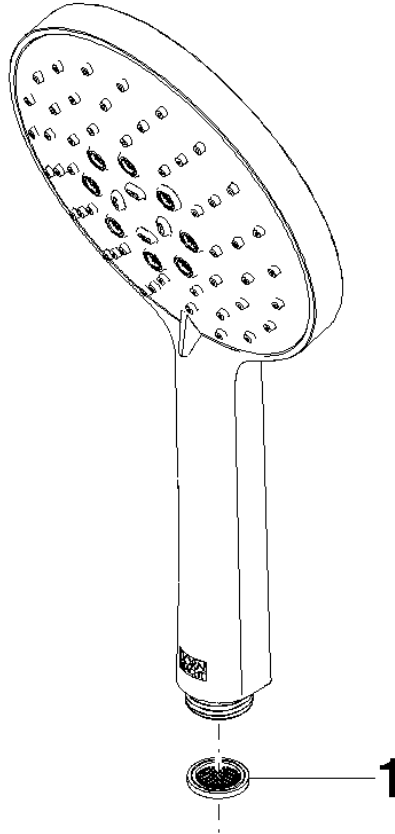

# Hand shower - Champagne (22kt Gold)

IMO

28 016 979

- Three or five settings: COMPACT RAIN, COMPACT SOFT FLOW, COMPACT AQUAPRESSURE FLOW, max. flow rate 15 l/min (at 3 bar)
- with anti-scale system
- spray head Ø 130 mm
- 1/2" connection
- WRAS 2009011

### Certificates

---

LGA\_29

DVGW\_DW-  
6517DN0

28 016 979

**Product version from 4/1/2024**

Parts for other  
finishes can be found  
here: [Chrome](#)

## Spare parts list