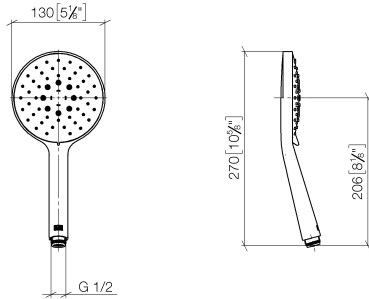

# Hand shower - Champagne (22kt Gold)

IMO

28 016 979

- Three or five settings: COMPACT RAIN, COMPACT SOFT FLOW, COMPACT AQUAPRESSURE FLOW, max. flow rate 15 l/min (at 3 bar)
- with anti-scale system
- spray head Ø 130 mm
- 1/2" connection
- WRAS 2009011

Intrinsic protection against back flow.

Fits: IMO, LULU, MADISON, MEM, TARA, CL.1, LISSÉ, VAIA, META, CYO

	Champagne (22kt Gold)	28 016 979-47
	Chrome	28 016 979-00 0010
	Chrome	28 016 979-00
	Brushed Platinum	28 016 979-06
	Brushed Platinum	28 016 979-06 0010
	Platinum	28 016 979-08
	Platinum	28 016 979-08 0010
	Dark Chrome	28 016 979-19
	Dark Chrome	28 016 979-19 0010
	Light Gold	28 016 979-26
	Light Gold	28 016 979-26 0010
	Brushed Light Gold	28 016 979-27
	Brushed Light Gold	28 016 979-27 0010
	Brushed Durabronze (23kt Gold)	28 016 979-28
	Brushed Durabronze (23kt Gold)	28 016 979-28 0010
	Matte Black	28 016 979-33
	Matte Black	28 016 979-33 0010
	Brushed Bronze	28 016 979-42 0010
	Brushed Bronze	28 016 979-42
	Brushed Champagne (22kt Gold)	28 016 979-46 0010
	Brushed Champagne (22kt Gold)	28 016 979-46
	Champagne (22kt Gold)	28 016 979-47 0010
	Brushed Chrome	28 016 979-93
	Brushed Chrome	28 016 979-93 0010
	Brushed Dark Platinum	28 016 979-99 0010
	Brushed Dark Platinum	28 016 979-99

## Hand shower - Champagne (22kt Gold)

---

IMO

28 016 979

28 016 979

mm [inches]

Flow rate chart

Codes & Standards