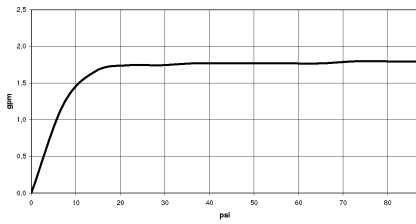

**Hand shower FlowReduce - Chrome**

IMO

28 017 979

- COMPACT RAIN, max. flow rate 6.8 l/min (at 3 bar)
- with anti-scale system
- spray head Ø 130 mm
- 1/2" connection
- This product can help a building meet the requirements of Green Building Rating Systems, e.g. LEED®, BREEAM®, DGNB

## Hand shower FlowReduce - Chrome

---

IMO

28 017 979

28 017 979

mm [inches]

Flow rate chart

Codes & Standards