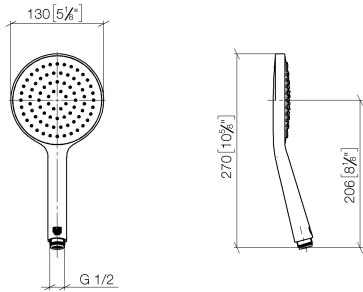

Hand shower FlowReduce - Platinum

IMO

28 017 979

- COMPACT RAIN, max. flow rate 6.8 l/min (at 3 bar)
- with anti-scale system
- spray head Ø 130 mm
- 1/2" connection
- This product can help a building meet the requirements of Green Building Rating Systems, e.g. LEED®, BREEAM®, DGNB

Intrinsic protection against back flow.

Fits: IMO, LULU, MADISON, MEM, TARA, CL.1, LISSÉ, VAIA, META, CYO

	Platinum	28 017 979-08 0010
	Chrome	28 017 979-00 0010
	Chrome	28 017 979-00
	Brushed Platinum	28 017 979-06 0010
	Brushed Platinum	28 017 979-06
	Platinum	28 017 979-08
	Dark Chrome	28 017 979-19
	Dark Chrome	28 017 979-19 0010
	Light Gold	28 017 979-26 0010
	Light Gold	28 017 979-26
	Brushed Light Gold	28 017 979-27 0010
	Brushed Light Gold	28 017 979-27
	Brushed Durabronze (23kt Gold)	28 017 979-28
	Brushed Durabronze (23kt Gold)	28 017 979-28 0010
	Matte Black	28 017 979-33
	Matte Black	28 017 979-33 0010
	Brushed Bronze	28 017 979-42
	Brushed Bronze	28 017 979-42 0010
	Brushed Champagne (22kt Gold)	28 017 979-46 0010
	Brushed Champagne (22kt Gold)	28 017 979-46
	Champagne (22kt Gold)	28 017 979-47
	Champagne (22kt Gold)	28 017 979-47 0010
	Brushed Chrome	28 017 979-93
	Brushed Chrome	28 017 979-93 0010
	Brushed Dark Platinum	28 017 979-99
	Brushed Dark Platinum	28 017 979-99 0010

Hand shower FlowReduce - Platinum

IMO

28 017 979

28 017 979

mm [inches]

Flow rate chart

Codes & Standards

ASME A112.18.1