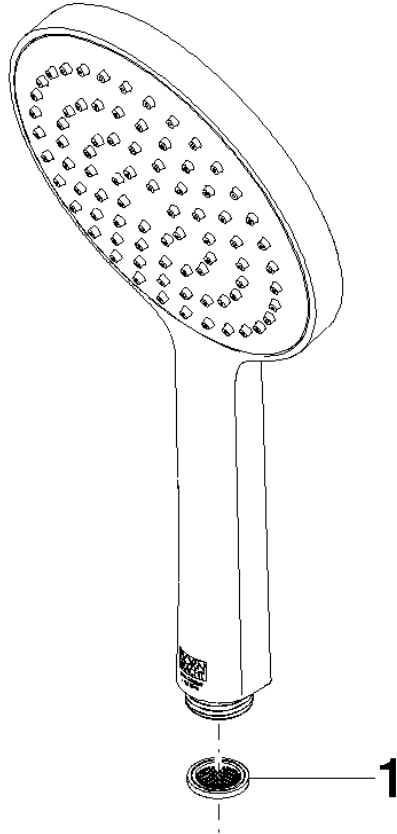

Hand shower FlowReduce - Platinum

IMO

28 017 979

- COMPACT RAIN, max. flow rate 6.8 l/min (at 3 bar)
- with anti-scale system
- spray head Ø 130 mm
- 1/2" connection
- This product can help a building meet the requirements of Green Building Rating Systems, e.g. LEED®, BREEAM®, DGNB

Intrinsic protection against back flow.

Fits: IMO, LULU, MADISON, MEM, TARA, CL.1, LISSÉ, VAIA, META, CYO

	Platinum	28 017 979-08 0010
	Chrome	28 017 979-00 0010
	Chrome	28 017 979-00
	Brushed Platinum	28 017 979-06 0010
	Brushed Platinum	28 017 979-06
	Platinum	28 017 979-08
	Dark Chrome	28 017 979-19
	Dark Chrome	28 017 979-19 0010
	Light Gold	28 017 979-26 0010
	Light Gold	28 017 979-26
	Brushed Light Gold	28 017 979-27 0010
	Brushed Light Gold	28 017 979-27
	Brushed Durabronze (23kt Gold)	28 017 979-28
	Brushed Durabronze (23kt Gold)	28 017 979-28 0010
	Matte Black	28 017 979-33
	Matte Black	28 017 979-33 0010
	Brushed Bronze	28 017 979-42
	Brushed Bronze	28 017 979-42 0010
	Brushed Champagne (22kt Gold)	28 017 979-46 0010
	Brushed Champagne (22kt Gold)	28 017 979-46
	Champagne (22kt Gold)	28 017 979-47
	Champagne (22kt Gold)	28 017 979-47 0010
	Brushed Chrome	28 017 979-93
	Brushed Chrome	28 017 979-93 0010
	Brushed Dark Platinum	28 017 979-99
	Brushed Dark Platinum	28 017 979-99 0010

Hand shower FlowReduce - Platinum

IMO

28 017 979

28 017 979

mm [inches]

Flow rate chart

Codes & Standards

ASME A112.18.1

Certificates

IAPMO_4976

DVGW_DW-
6517DN0

LGA_29

28 017 979

Product version from 10/1/2023

Parts for other
finishes can be found
here: [Chrome](#)

Hand shower FlowReduce - Platinum