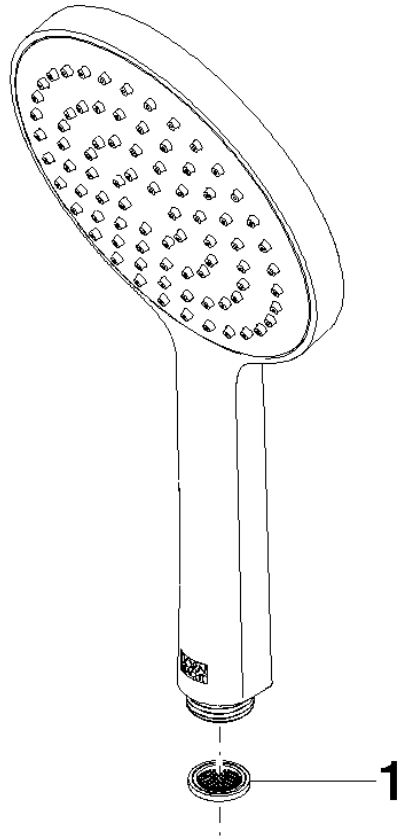

Hand shower - Dark Chrome

IMO

28 017 979

- COMPACT RAIN, max. flow rate 15 l/min (at 3 bar)
- with anti-scale system
- spray head Ø 130 mm
- 1/2" connection
- WRAS 2009011

Intrinsic protection against back flow.

Fits: IMO, LULU, MADISON, MEM, TARA,
CL.1, LISSÉ, VAIA, META, CYO

	Dark Chrome	28 017 979-19
	Chrome	28 017 979-00 0010
	Chrome	28 017 979-00
	Brushed Platinum	28 017 979-06 0010
	Brushed Platinum	28 017 979-06
	Platinum	28 017 979-08
	Platinum	28 017 979-08 0010
	Dark Chrome	28 017 979-19 0010
	Light Gold	28 017 979-26 0010
	Light Gold	28 017 979-26
	Brushed Light Gold	28 017 979-27 0010
	Brushed Light Gold	28 017 979-27
	Brushed Durabross (23kt Gold)	28 017 979-28
	Brushed Durabross (23kt Gold)	28 017 979-28 0010
	Matte Black	28 017 979-33
	Matte Black	28 017 979-33 0010
	Brushed Bronze	28 017 979-42
	Brushed Bronze	28 017 979-42 0010
	Brushed Champagne (22kt Gold)	28 017 979-46 0010
	Brushed Champagne (22kt Gold)	28 017 979-46
	Champagne (22kt Gold)	28 017 979-47
	Champagne (22kt Gold)	28 017 979-47 0010
	Brushed Chrome	28 017 979-93
	Brushed Chrome	28 017 979-93 0010
	Brushed Dark Platinum	28 017 979-99
	Brushed Dark Platinum	28 017 979-99 0010

Hand shower - Dark Chrome

IMO

28 017 979

28 017 979

mm [inches]

Flow rate chart

Codes & Standards

DIN 4109

LGA_29

28 017 979

Parts for other
finishes can be found
here: [Chrome](#)

Hand shower - Dark Chrome

IMO

28 017 979

Spare parts list