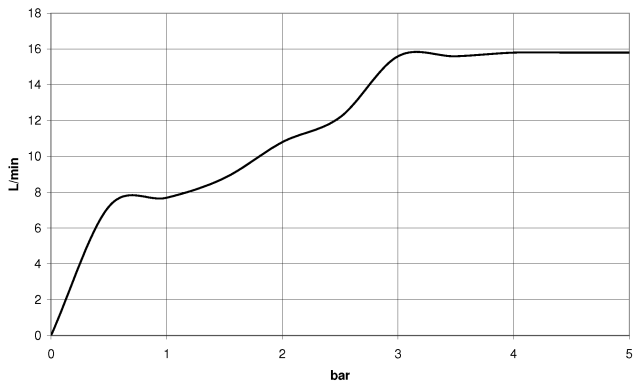

Hand shower - Dark Chrome

IMO

28 017 979

- COMPACT RAIN, max. flow rate 15 l/min (at 3 bar)
- with anti-scale system
- spray head Ø 130 mm
- 1/2" connection
- WRAS 2009011

Intrinsic protection against back flow.

Hand shower - Dark Chrome

IMO

28 017 979

28 017 979

mm [inches]

Flow rate chart

Codes & Standards

DIN 4109