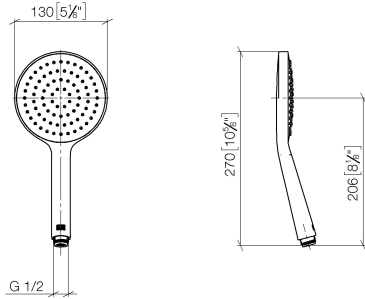

Hand shower - Dark Chrome

IMO

28 017 979

- COMPACT RAIN, max. flow rate 15 l/min (at 3 bar)
- with anti-scale system
- spray head Ø 130 mm
- 1/2" connection
- WRAS 2009011

Intrinsic protection against back flow.

Fits: IMO, LULU, MADISON, MEM, TARA,
CL.1, LISSÉ, VAIA, META, CYO

	Dark Chrome	28 017 979-19
	Chrome	28 017 979-00 0010
	Chrome	28 017 979-00
	Brushed Platinum	28 017 979-06 0010
	Brushed Platinum	28 017 979-06
	Platinum	28 017 979-08
	Platinum	28 017 979-08 0010
	Dark Chrome	28 017 979-19 0010
	Light Gold	28 017 979-26 0010
	Light Gold	28 017 979-26
	Brushed Light Gold	28 017 979-27 0010
	Brushed Light Gold	28 017 979-27
	Brushed Durabross (23kt Gold)	28 017 979-28
	Brushed Durabross (23kt Gold)	28 017 979-28 0010
	Matte Black	28 017 979-33
	Matte Black	28 017 979-33 0010
	Brushed Bronze	28 017 979-42
	Brushed Bronze	28 017 979-42 0010
	Brushed Champagne (22kt Gold)	28 017 979-46 0010
	Brushed Champagne (22kt Gold)	28 017 979-46
	Champagne (22kt Gold)	28 017 979-47
	Champagne (22kt Gold)	28 017 979-47 0010
	Brushed Chrome	28 017 979-93
	Brushed Chrome	28 017 979-93 0010
	Brushed Dark Platinum	28 017 979-99
	Brushed Dark Platinum	28 017 979-99 0010

Hand shower - Dark Chrome

IMO

28 017 979

28 017 979

mm [inches]

Flow rate chart

Codes & Standards

DIN 4109