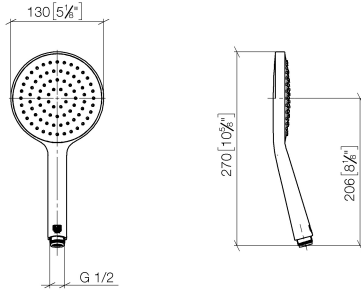

Hand shower FlowReduce - Dark Chrome

IMO

28 017 979

- COMPACT RAIN, max. flow rate 6.8 l/min (at 3 bar)
- with anti-scale system
- spray head Ø 130 mm
- 1/2" connection
- This product can help a building meet the requirements of Green Building Rating Systems, e.g. LEED®, BREEAM®, DGNB

Intrinsic protection against back flow.

Fits: IMO, LULU, MADISON, MEM, TARA, CL.1, LISSÉ, VAIA, META, CYO

	Dark Chrome	28 017 979-19 0010
	Chrome	28 017 979-00 0010
	Chrome	28 017 979-00
	Brushed Platinum	28 017 979-06 0010
	Brushed Platinum	28 017 979-06
	Platinum	28 017 979-08
	Platinum	28 017 979-08 0010
	Dark Chrome	28 017 979-19
	Light Gold	28 017 979-26 0010
	Light Gold	28 017 979-26
	Brushed Light Gold	28 017 979-27 0010
	Brushed Light Gold	28 017 979-27
	Brushed Durabrass (23kt Gold)	28 017 979-28
	Brushed Durabrass (23kt Gold)	28 017 979-28 0010
	Matte Black	28 017 979-33
	Matte Black	28 017 979-33 0010
	Brushed Bronze	28 017 979-42
	Brushed Bronze	28 017 979-42 0010
	Brushed Champagne (22kt Gold)	28 017 979-46 0010
	Brushed Champagne (22kt Gold)	28 017 979-46
	Champagne (22kt Gold)	28 017 979-47
	Champagne (22kt Gold)	28 017 979-47 0010
	Brushed Chrome	28 017 979-93
	Brushed Chrome	28 017 979-93 0010
	Brushed Dark Platinum	28 017 979-99
	Brushed Dark Platinum	28 017 979-99 0010

Hand shower FlowReduce - Dark Chrome

IMO

28 017 979

28 017 979

mm [inches]

Flow rate chart

Codes & Standards

DIN 4109