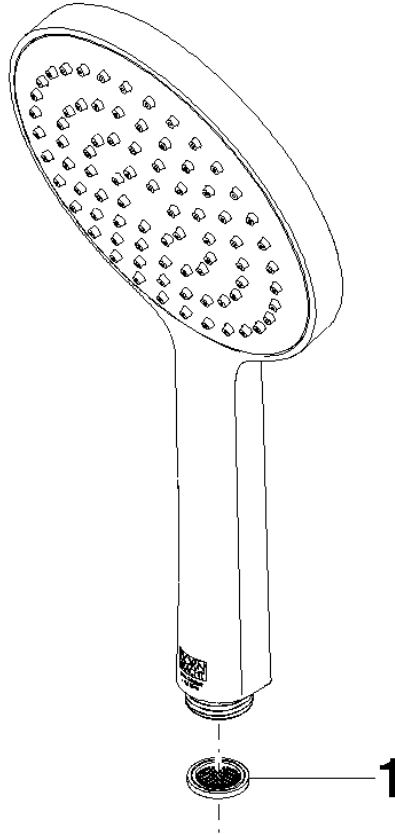

Hand shower FlowReduce - Light Gold

IMO

28 017 979

- COMPACT RAIN, max. flow rate 6.8 l/min (at 3 bar)
- with anti-scale system
- spray head Ø 130 mm
- 1/2" connection
- This product can help a building meet the requirements of Green Building Rating Systems, e.g. LEED®, BREEAM®, DGNB

Hand shower FlowReduce - Light Gold

IMO

28 017 979

28 017 979

mm [inches]

Flow rate chart

Codes & Standards

DIN 4109

ISO 3822

Ü-Zeichen

Hand shower FlowReduce - Light Gold

IMO

28 017 979

Certificates

LGA_29

28 017 979

Product version from 10/1/2023

Parts for other
finishes can be found
here: [Chrome](#)

Hand shower FlowReduce - Light Gold

IMO

28 017 979

Spare parts list

Product version from 10/1/2023

No.	Item Number	Name	Quantity used	Delivery time
	09 23 01 039 90	sieve	1	2