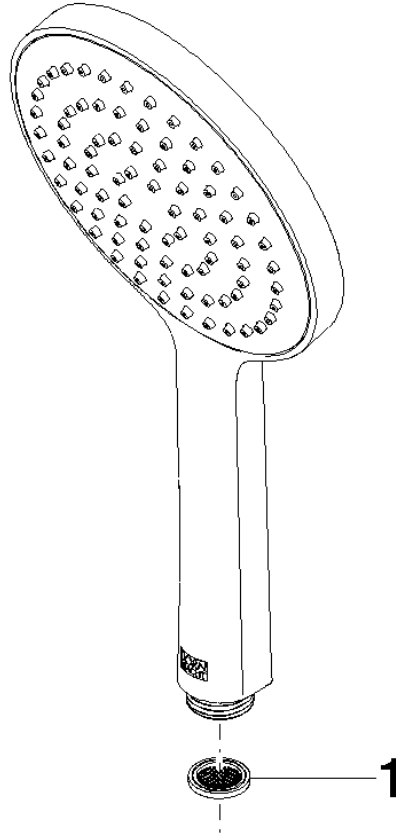

Hand shower - Brushed Light Gold

IMO

28 017 979

- COMPACT RAIN, max. flow rate 15 l/min (at 3 bar)
- with anti-scale system
- spray head Ø 130 mm
- 1/2" connection
- WRAS 2009011

Intrinsic protection against back flow.

Hand shower - Brushed Light Gold

IMO

28 017 979

28 017 979

mm [inches]

Flow rate chart

Codes & Standards

DIN 4109

ISO 3822

Ü-Zeichen

Hand shower - Brushed Light Gold

IMO

28 017 979

Certificates

LGA_29

28 017 979

Product version from 4/1/2024

Parts for other
finishes can be found
here: [Chrome](#)

Hand shower - Brushed Light Gold

IMO

28 017 979

Spare parts list

Product version from 4/1/2024

| No. | Item Number | Name | Quantity used | Delivery time |
|-----|-----------------|-------|---------------|---------------|
| | 09 23 01 039 90 | sieve | 1 | 2 |