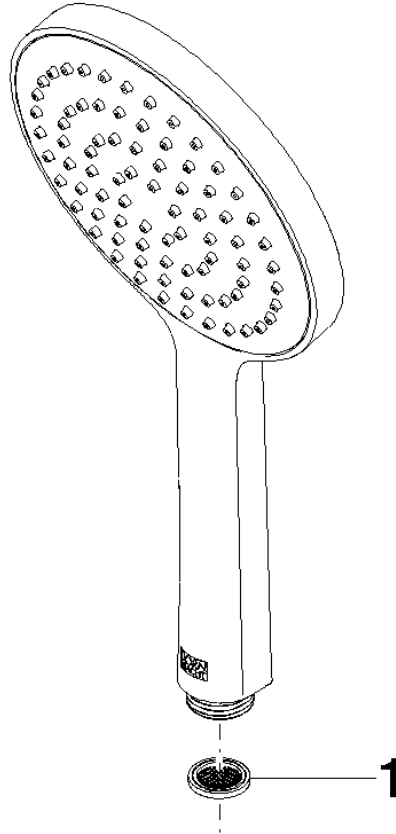

Hand shower - Brushed Durabronz (23kt Gold)

28 017 979

- COMPACT RAIN, max. flow rate 15 l/min (at 3 bar)
- with anti-scale system
- spray head Ø 130 mm
- 1/2" connection
- WRAS 2009011

Intrinsic protection against back flow.

Hand shower - Brushed Durabronz (23kt Gold)

IMO

28 017 979

28 017 979

mm [inches]

Flow rate chart

Codes & Standards

DIN 4109

EN 1112

ISO 3822

Scottish Water
Byelaws

UK Water Supply
Regulations

Ü-Zeichen

Hand shower - Brushed Durabross (23kt Gold)

IMO

28 017 979

Certificates

WRAS_2009

DVGW_DW-
6517DN0

LGA_29

28 017 979

Product version from 4/1/2024

Parts for other
finishes can be found
here: [Chrome](#)

Hand shower - Brushed Durabrass (23kt Gold)