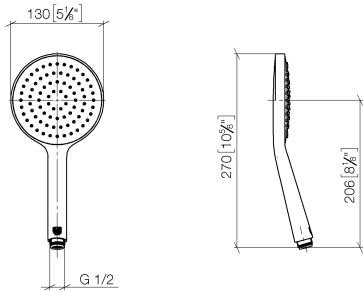

Hand shower FlowReduce - Matte Black

IMO

28 017 979

- COMPACT RAIN, max. flow rate 6.8 l/min (at 3 bar)
- with anti-scale system
- spray head Ø 130 mm
- 1/2" connection
- This product can help a building meet the requirements of Green Building Rating Systems, e.g. LEED®, BREEAM®, DGNB

Intrinsic protection against back flow.

Fits: IMO, LULU, MADISON, MEM, TARA, CL.1, LISSÉ, VAIA, META, CYO

	Matte Black	28 017 979-33 0010
	Chrome	28 017 979-00 0010
	Chrome	28 017 979-00
	Brushed Platinum	28 017 979-06 0010
	Brushed Platinum	28 017 979-06
	Platinum	28 017 979-08
	Platinum	28 017 979-08 0010
	Dark Chrome	28 017 979-19
	Dark Chrome	28 017 979-19 0010
	Light Gold	28 017 979-26 0010
	Light Gold	28 017 979-26
	Brushed Light Gold	28 017 979-27 0010
	Brushed Light Gold	28 017 979-27
	Brushed Durabronze (23kt Gold)	28 017 979-28
	Brushed Durabronze (23kt Gold)	28 017 979-28 0010
	Matte Black	28 017 979-33
	Brushed Bronze	28 017 979-42
	Brushed Bronze	28 017 979-42 0010
	Brushed Champagne (22kt Gold)	28 017 979-46 0010
	Brushed Champagne (22kt Gold)	28 017 979-46
	Champagne (22kt Gold)	28 017 979-47
	Champagne (22kt Gold)	28 017 979-47 0010
	Brushed Chrome	28 017 979-93
	Brushed Chrome	28 017 979-93 0010
	Brushed Dark Platinum	28 017 979-99
	Brushed Dark Platinum	28 017 979-99 0010

Hand shower FlowReduce - Matte Black

IMO

28 017 979

28 017 979

mm [inches]

Flow rate chart

Codes & Standards

ASME A112.18.1