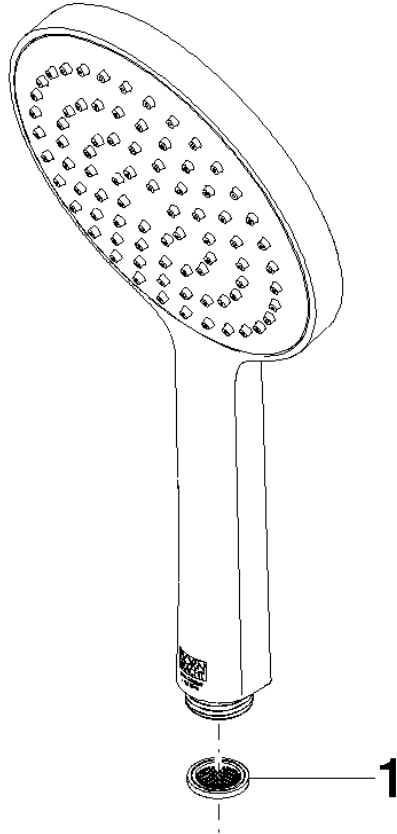

Hand shower FlowReduce - Brushed Bronze

IMO

28 017 979

- COMPACT RAIN, max. flow rate 6.8 l/min (at 3 bar)
- with anti-scale system
- spray head Ø 130 mm
- 1/2" connection
- This product can help a building meet the requirements of Green Building Rating Systems, e.g. LEED®, BREEAM®, DGNB

Hand shower FlowReduce - Brushed Bronze

IMO

28 017 979

28 017 979

mm [inches]

Flow rate chart

Codes & Standards

DIN 4109

ISO 3822

Ü-Zeichen

Hand shower FlowReduce - Brushed Bronze

IMO

28 017 979

Certificates

LGA_29

28 017 979

Product version from 10/1/2023

Parts for other
finishes can be found
here: [Chrome](#)

Hand shower FlowReduce - Brushed Bronze

IMO

28 017 979

Spare parts list

Product version from 10/1/2023

No.	Item Number	Name	Quantity used	Delivery time
	09 23 01 039 90	sieve	1	2