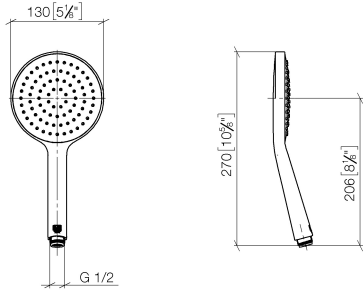

Hand shower FlowReduce - Brushed Bronze

IMO

28 017 979

- COMPACT RAIN, max. flow rate 6.8 l/min (at 3 bar)
- with anti-scale system
- spray head Ø 130 mm
- 1/2" connection
- This product can help a building meet the requirements of Green Building Rating Systems, e.g. LEED®, BREEAM®, DGNB

Intrinsic protection against back flow.

Fits: IMO, LULU, MADISON, MEM, TARA, CL.1, LISSÉ, VAIA, META, CYO

	Brushed Bronze	28 017 979-42 0010
	Chrome	28 017 979-00 0010
	Chrome	28 017 979-00
	Brushed Platinum	28 017 979-06 0010
	Brushed Platinum	28 017 979-06
	Platinum	28 017 979-08
	Platinum	28 017 979-08 0010
	Dark Chrome	28 017 979-19
	Dark Chrome	28 017 979-19 0010
	Light Gold	28 017 979-26 0010
	Light Gold	28 017 979-26
	Brushed Light Gold	28 017 979-27 0010
	Brushed Light Gold	28 017 979-27
	Brushed Durabrass (23kt Gold)	28 017 979-28
	Brushed Durabrass (23kt Gold)	28 017 979-28 0010
	Matte Black	28 017 979-33
	Matte Black	28 017 979-33 0010
	Brushed Bronze	28 017 979-42
	Brushed Champagne (22kt Gold)	28 017 979-46 0010
	Brushed Champagne (22kt Gold)	28 017 979-46
	Champagne (22kt Gold)	28 017 979-47
	Champagne (22kt Gold)	28 017 979-47 0010
	Brushed Chrome	28 017 979-93
	Brushed Chrome	28 017 979-93 0010
	Brushed Dark Platinum	28 017 979-99
	Brushed Dark Platinum	28 017 979-99 0010

Hand shower FlowReduce - Brushed Bronze

IMO

28 017 979

28 017 979

mm [inches]

Flow rate chart

Codes & Standards

DIN 4109