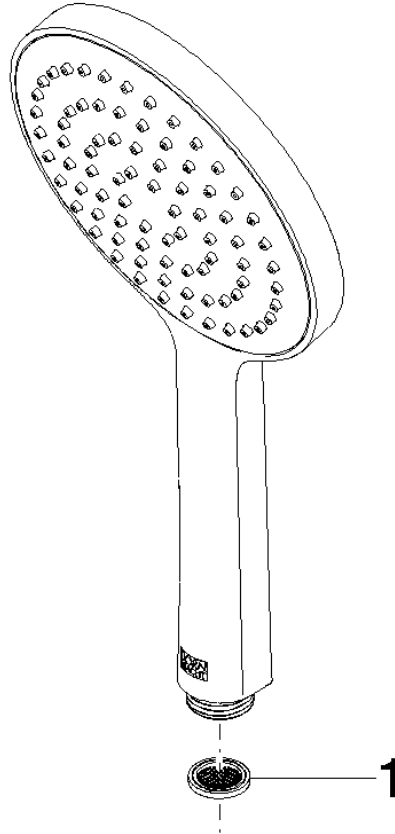

Hand shower - Brushed Champagne (22kt Gold)

IMO

28 017 979

- COMPACT RAIN, max. flow rate 15 l/min (at 3 bar)
- with anti-scale system
- spray head Ø 130 mm
- 1/2" connection
- WRAS 2009011

Intrinsic protection against back flow.

Fits: IMO, LULU, MADISON, MEM, TARA, CL.1, LISSÉ, VAIA, META, CYO

	Brushed Champagne (22kt Gold)	28 017 979-46
	Chrome	28 017 979-00 0010
	Chrome	28 017 979-00
	Brushed Platinum	28 017 979-06 0010
	Brushed Platinum	28 017 979-06
	Platinum	28 017 979-08
	Platinum	28 017 979-08 0010
	Dark Chrome	28 017 979-19
	Dark Chrome	28 017 979-19 0010
	Light Gold	28 017 979-26 0010
	Light Gold	28 017 979-26
	Brushed Light Gold	28 017 979-27 0010
	Brushed Light Gold	28 017 979-27
	Brushed Durabronze (23kt Gold)	28 017 979-28
	Brushed Durabronze (23kt Gold)	28 017 979-28 0010
	Matte Black	28 017 979-33
	Matte Black	28 017 979-33 0010
	Brushed Bronze	28 017 979-42
	Brushed Bronze	28 017 979-42 0010
	Brushed Champagne (22kt Gold)	28 017 979-46 0010
	Champagne (22kt Gold)	28 017 979-47
	Champagne (22kt Gold)	28 017 979-47 0010
	Brushed Chrome	28 017 979-93
	Brushed Chrome	28 017 979-93 0010
	Brushed Dark Platinum	28 017 979-99
	Brushed Dark Platinum	28 017 979-99 0010

Hand shower - Brushed Champagne (22kt Gold)

IMO

28 017 979

28 017 979

mm [inches]

Flow rate chart

Codes & Standards

DIN 4109

LGA_29

28 017 979

Product version from 4/1/2024

Parts for other
finishes can be found
here: [Chrome](#)

Hand shower - Brushed Champagne (22kt Gold)

IMO

28 017 979

Spare parts list