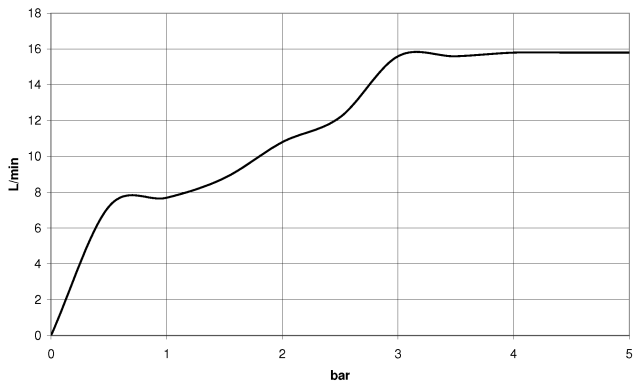

Hand shower - Brushed Champagne (22kt Gold)

IMO

28 017 979

- COMPACT RAIN, max. flow rate 15 l/min (at 3 bar)
- with anti-scale system
- spray head Ø 130 mm
- 1/2" connection
- WRAS 2009011

Intrinsic protection against back flow.

Hand shower - Brushed Champagne (22kt Gold)

IMO

28 017 979

28 017 979

mm [inches]

Flow rate chart

Codes & Standards

DIN 4109