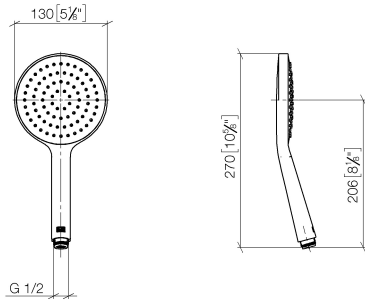

Hand shower - Brushed Champagne (22kt Gold)

IMO

28 017 979

- COMPACT RAIN, max. flow rate 15 l/min (at 3 bar)
- with anti-scale system
- spray head Ø 130 mm
- 1/2" connection
- WRAS 2009011

Intrinsic protection against back flow.

Fits: IMO, LULU, MADISON, MEM, TARA, CL.1, LISSÉ, VAIA, META, CYO

	Brushed Champagne (22kt Gold)	28 017 979-46
	Chrome	28 017 979-00 0010
	Chrome	28 017 979-00
	Brushed Platinum	28 017 979-06 0010
	Brushed Platinum	28 017 979-06
	Platinum	28 017 979-08
	Platinum	28 017 979-08 0010
	Dark Chrome	28 017 979-19
	Dark Chrome	28 017 979-19 0010
	Light Gold	28 017 979-26 0010
	Light Gold	28 017 979-26
	Brushed Light Gold	28 017 979-27 0010
	Brushed Light Gold	28 017 979-27
	Brushed Durabronze (23kt Gold)	28 017 979-28
	Brushed Durabronze (23kt Gold)	28 017 979-28 0010
	Matte Black	28 017 979-33
	Matte Black	28 017 979-33 0010
	Brushed Bronze	28 017 979-42
	Brushed Bronze	28 017 979-42 0010
	Brushed Champagne (22kt Gold)	28 017 979-46 0010
	Champagne (22kt Gold)	28 017 979-47
	Champagne (22kt Gold)	28 017 979-47 0010
	Brushed Chrome	28 017 979-93
	Brushed Chrome	28 017 979-93 0010
	Brushed Dark Platinum	28 017 979-99
	Brushed Dark Platinum	28 017 979-99 0010

Hand shower - Brushed Champagne (22kt Gold)

IMO

28 017 979

28 017 979

mm [inches]

Flow rate chart

Codes & Standards

DIN 4109