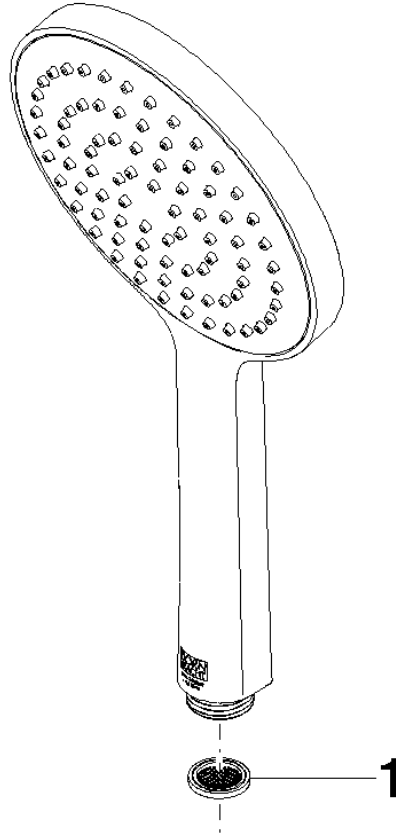

Hand shower FlowReduce - Champagne (22kt Gold)

IMO

28 017 979

- COMPACT RAIN, max. flow rate 6.8 l/min (at 3 bar)
- with anti-scale system
- spray head Ø 130 mm
- 1/2" connection
- This product can help a building meet the requirements of Green Building Rating Systems, e.g. LEED®, BREEAM®, DGNB

Intrinsic protection against back flow.

Fits: IMO, LULU, MADISON, MEM, TARA, CL.1, LISSÉ, VAIA, META, CYO

	Champagne (22kt Gold)	28 017 979-47 0010
	Chrome	28 017 979-00 0010
	Chrome	28 017 979-00
	Brushed Platinum	28 017 979-06 0010
	Brushed Platinum	28 017 979-06
	Platinum	28 017 979-08
	Platinum	28 017 979-08 0010
	Dark Chrome	28 017 979-19
	Dark Chrome	28 017 979-19 0010
	Light Gold	28 017 979-26 0010
	Light Gold	28 017 979-26
	Brushed Light Gold	28 017 979-27 0010
	Brushed Light Gold	28 017 979-27
	Brushed Durabronze (23kt Gold)	28 017 979-28
	Brushed Durabronze (23kt Gold)	28 017 979-28 0010
	Matte Black	28 017 979-33
	Matte Black	28 017 979-33 0010
	Brushed Bronze	28 017 979-42
	Brushed Bronze	28 017 979-42 0010
	Brushed Champagne (22kt Gold)	28 017 979-46 0010
	Brushed Champagne (22kt Gold)	28 017 979-46
	Champagne (22kt Gold)	28 017 979-47
	Brushed Chrome	28 017 979-93
	Brushed Chrome	28 017 979-93 0010
	Brushed Dark Platinum	28 017 979-99
	Brushed Dark Platinum	28 017 979-99 0010

Hand shower FlowReduce - Champagne (22kt Gold)

IMO

28 017 979

28 017 979

mm [inches]

Flow rate chart

Codes & Standards

DIN 4109

LGA_29

28 017 979

Product version from 10/1/2023

Parts for other
finishes can be found
here: [Chrome](#)

Hand shower FlowReduce - Champagne (22kt Gold)

IMO

28 017 979

Spare parts list