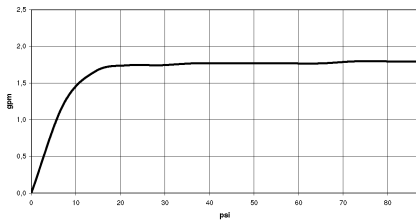

Hand shower FlowReduce - Champagne (22kt Gold)

IMO

28 017 979

- COMPACT RAIN, max. flow rate 6.8 l/min (at 3 bar)
- with anti-scale system
- spray head Ø 130 mm
- 1/2" connection
- This product can help a building meet the requirements of Green Building Rating Systems, e.g. LEED®, BREEAM®, DGNB

Hand shower FlowReduce - Champagne (22kt Gold)

IMO

28 017 979

28 017 979

mm [inches]

Flow rate chart

Codes & Standards

DIN 4109