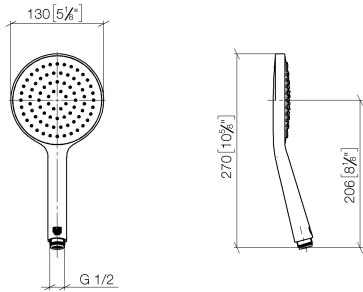

Hand shower FlowReduce - Brushed Dark Platinum

IMO

28 017 979

- COMPACT RAIN, max. flow rate 6.8 l/min (at 3 bar)
- with anti-scale system
- spray head Ø 130 mm
- 1/2" connection
- This product can help a building meet the requirements of Green Building Rating Systems, e.g. LEED®, BREEAM®, DGNB

Intrinsic protection against back flow.

Fits: IMO, LULU, MADISON, MEM, TARA, CL.1, LISSÉ, VAIA, META, CYO

	Brushed Dark Platinum	28 017 979-99 0010
	Chrome	28 017 979-00 0010
	Chrome	28 017 979-00
	Brushed Platinum	28 017 979-06 0010
	Brushed Platinum	28 017 979-06
	Platinum	28 017 979-08
	Platinum	28 017 979-08 0010
	Dark Chrome	28 017 979-19
	Dark Chrome	28 017 979-19 0010
	Light Gold	28 017 979-26 0010
	Light Gold	28 017 979-26
	Brushed Light Gold	28 017 979-27 0010
	Brushed Light Gold	28 017 979-27
	Brushed Durabronze (23kt Gold)	28 017 979-28
	Brushed Durabronze (23kt Gold)	28 017 979-28 0010
	Matte Black	28 017 979-33
	Matte Black	28 017 979-33 0010
	Brushed Bronze	28 017 979-42
	Brushed Bronze	28 017 979-42 0010
	Brushed Champagne (22kt Gold)	28 017 979-46 0010
	Brushed Champagne (22kt Gold)	28 017 979-46
	Champagne (22kt Gold)	28 017 979-47
	Champagne (22kt Gold)	28 017 979-47 0010
	Brushed Chrome	28 017 979-93
	Brushed Chrome	28 017 979-93 0010
	Brushed Dark Platinum	28 017 979-99

Hand shower FlowReduce - Brushed Dark Platinum

IMO

28 017 979

28 017 979

mm [inches]

Flow rate chart

Codes & Standards

ASME A112.18.1