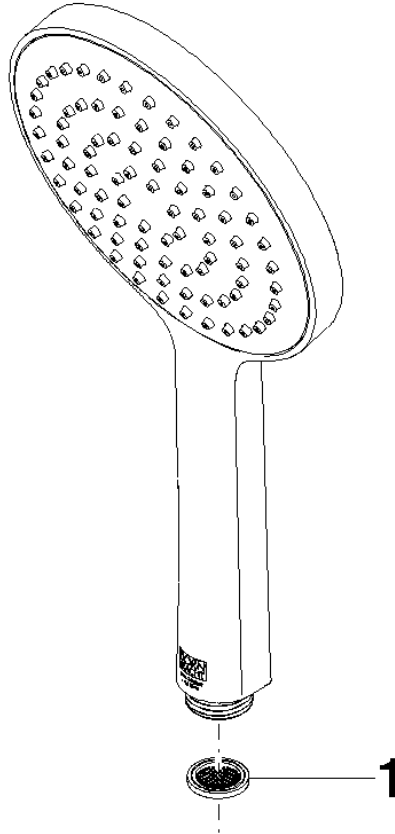

Hand shower FlowReduce - Brushed Dark Platinum

IMO

28 017 979

- COMPACT RAIN, max. flow rate 6.8 l/min (at 3 bar)
- with anti-scale system
- spray head Ø 130 mm
- 1/2" connection
- This product can help a building meet the requirements of Green Building Rating Systems, e.g. LEED®, BREEAM®, DGNB

Hand shower FlowReduce - Brushed Dark Platinum

IMO

28 017 979

28 017 979

mm [inches]

Flow rate chart

Codes & Standards

ASME A112.18.1

Certificates

IAPMO_4976

DVGW_DW-
6517DN0

LGA_29

28 017 979

Product version from 10/1/2023

Parts for other
finishes can be found
here: [Chrome](#)

Hand shower FlowReduce - Brushed Dark Platinum