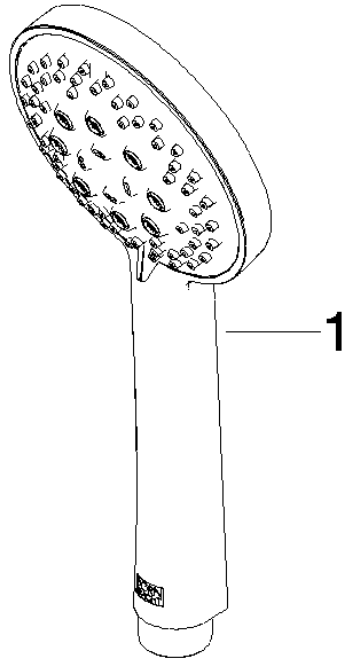

Hand shower - Dark Chrome

IMO

28 018 979

- Three or five settings: COMPACT RAIN, COMPACT SOFT FLOW, COMPACT AQUAPRESSURE FLOW, max. flow rate 15 l/min (at 3 bar)
- with anti-scale system
- spray head Ø 100mm
- 1/2" connection
- WRAS 2210003
- Function from: 7 l/min

Hand shower - Dark Chrome

IMO

28 018 979

28 018 979

mm [inches]

Flow rate chart

Codes & Standards

DIN 4109

Certificates

WRAS_2210

DVGW_DW-
6517DN0

LGA_29

28 018 979

Product version from 4/1/2024

Parts for other
finishes can be found
here: [Chrome](#)

Hand shower - Dark Chrome

IMO

28 018 979

Spare parts list

Product version from 4/1/2024

No.	Item Number	Name	Quantity used	Delivery time
	09 23 01 039 90	sieve	1	2