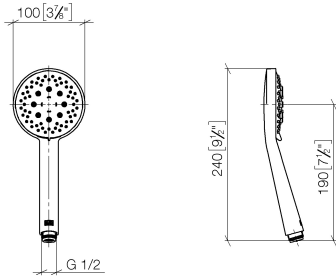

Hand shower - Dark Chrome

IMO

28 018 979

- Three or five settings: COMPACT RAIN, COMPACT SOFT FLOW, COMPACT AQUAPRESSURE FLOW, max. flow rate 15 l/min (at 3 bar)
- with anti-scale system
- spray head Ø 100mm
- 1/2" connection
- WRAS 2210003
- Function from: 7 l/min

Intrinsic protection against back flow.

Fits: IMO, LULU, MADISON, MEM, TARA, CL.1, LISSÉ, VAIA, META, CYO

	Dark Chrome	28 018 979-19
	Chrome	28 018 979-00
	Chrome	28 018 979-00 0010
	Brushed Platinum	28 018 979-06
	Brushed Platinum	28 018 979-06 0010
	Platinum	28 018 979-08
	Platinum	28 018 979-08 0010
	Dark Chrome	28 018 979-19 0010
	Light Gold	28 018 979-26 0010
	Light Gold	28 018 979-26
	Brushed Light Gold	28 018 979-27 0010
	Brushed Light Gold	28 018 979-27
	Brushed Durabross (23kt Gold)	28 018 979-28
	Brushed Durabross (23kt Gold)	28 018 979-28 0010
	Matte Black	28 018 979-33
	Matte Black	28 018 979-33 0010
	Brushed Bronze	28 018 979-42
	Brushed Bronze	28 018 979-42 0010
	Brushed Champagne (22kt Gold)	28 018 979-46
	Brushed Champagne (22kt Gold)	28 018 979-46 0010
	Champagne (22kt Gold)	28 018 979-47
	Champagne (22kt Gold)	28 018 979-47 0010
	Brushed Chrome	28 018 979-93
	Brushed Chrome	28 018 979-93 0010
	Brushed Dark Platinum	28 018 979-99
	Brushed Dark Platinum	28 018 979-99 0010

Hand shower - Dark Chrome

IMO

28 018 979

28 018 979

mm [inches]

Flow rate chart

Codes & Standards

DIN 4109