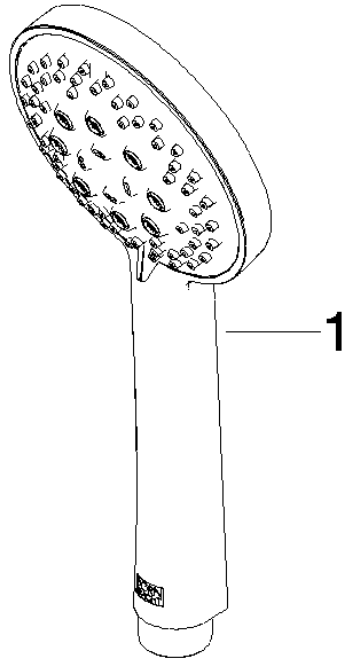

28 018 979

Product version from 4/1/2024

Parts for other
finishes can be found
here: [Chrome](#)