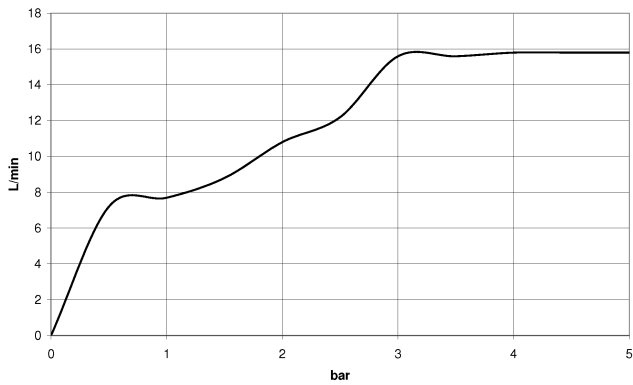

Flow rate chart

Codes & Standards

DIN 4109

EN 1112

ISO 3822

Scottish Water
Byelaws

UK Water Supply
Regulations

Ü-Zeichen