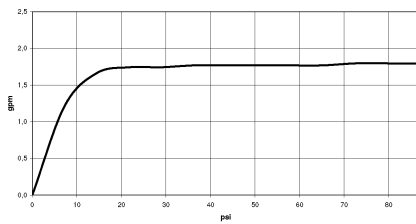

## Hand shower FlowReduce - Brushed Dark Bronze

---

28 018 979

mm [inches]

### Flow rate chart

---