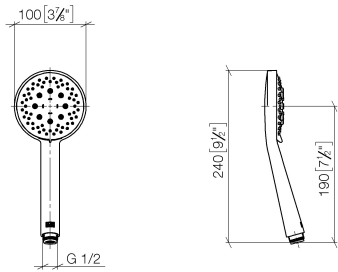

## Hand shower FlowReduce - Brushed Dark Bronze

28 018 979

- Three or five settings: COMPACT RAIN, COMPACT SOFT FLOW, COMPACT AQUAPRESSURE FLOW, max. flow rate 6.8 l/min (at 3 bar)
- with anti-scale system
- spray head Ø 100mm
- 1/2" connection
- Function from: 6 l/min
- This product can help a building meet the requirements of Green Building Rating Systems, e.g. LEED®, BREEAM®, DGNB

## Hand shower FlowReduce - Brushed Dark Bronze

---

28 018 979

Brushed Dark  
Platinum

28 018 979-99 0010

---

## Hand shower FlowReduce - Brushed Dark Bronze

---

28 018 979

mm [inches]