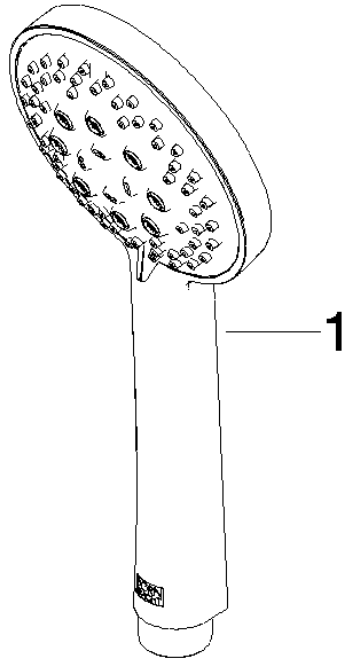

## Hand shower - Brushed Dark Platinum

IMO

28 018 979

- Three or five settings: COMPACT RAIN, COMPACT SOFT FLOW, COMPACT AQUAPRESSURE FLOW, max. flow rate 15 l/min (at 3 bar)
- with anti-scale system
- spray head Ø 100mm
- 1/2" connection
- WRAS 2210003
- Function from: 7 l/min

## Hand shower - Brushed Dark Platinum

---

IMO

28 018 979

28 018 979

mm [inches]

Flow rate chart

Codes & Standards

### Certificates

---

WRAS\_2210

DVGW\_DW-  
6517DN0

LGA\_29

28 018 979

**Product version from 4/1/2024**

Parts for other  
finishes can be found  
here: [Chrome](#)