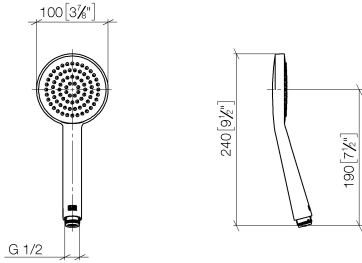

28 025 979

- spray head Ø 100mm
- COMPACT RAIN, max. flow rate 5 l/min (at 3 bar)
- with anti-scale system
- 1/2" connection
- This product can help a building meet the requirements of Green Building Rating Systems, e.g. LEED®, BREEAM®, DGNB

Intrinsic protection against back flow.

Fits: IMO, LULU, MADISON, MEM, TARA, CL.1, LISSÉ, VAIA, META, CYO

	Platinum	28 025 979-08 0010
	Chrome	28 025 979-00 0010
	Brushed Platinum	28 025 979-06 0010
	Dark Chrome	28 025 979-19 0010
	Light Gold	28 025 979-26 0010
	Brushed Durabronze (23kt Gold)	28 025 979-28 0010
	Matte Black	28 025 979-33 0010
	Brushed Champagne (22kt Gold)	28 025 979-46 0010
	Champagne (22kt Gold)	28 025 979-47 0010
	Brushed Chrome	28 025 979-93 0010
	Brushed Dark Platinum	28 025 979-99 0010

SERIES-VARIOUS Hand shower - Platinum

IMO

28 025 979

mm [inches]

Flow rate chart

28 025 979

Product version from 4/1/2023

Parts for other
finishes can be found
here: [Chrome](#)