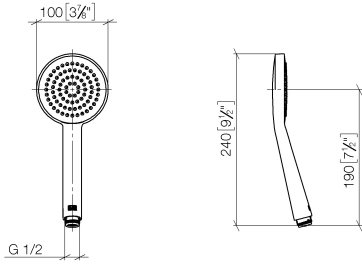

28 025 979

- spray head Ø 100mm
- COMPACT RAIN, max. flow rate 5 l/min (at 3 bar)
- with anti-scale system
- 1/2" connection
- This product can help a building meet the requirements of Green Building Rating Systems, e.g. LEED®, BREEAM®, DGNB

Intrinsic protection against back flow.

Fits: IMO, LULU, MADISON, MEM, TARA, CL.1, LISSÉ, VAIA, META, CYO

	Brushed Champagne (22kt Gold)	28 025 979-46 0010
	Chrome	28 025 979-00 0010
	Brushed Platinum	28 025 979-06 0010
	Platinum	28 025 979-08 0010
	Dark Chrome	28 025 979-19 0010
	Light Gold	28 025 979-26 0010
	Brushed Durabronze (23kt Gold)	28 025 979-28 0010
	Matte Black	28 025 979-33 0010
	Champagne (22kt Gold)	28 025 979-47 0010
	Brushed Chrome	28 025 979-93 0010
	Brushed Dark Platinum	28 025 979-99 0010

SERIES-VARIOUS Hand shower - Brushed Champagne (22kt Gold)

IMO

28 025 979

mm [inches]

Flow rate chart

SERIES-VARIOUS Hand shower - Brushed Champagne (22kt Gold)

IMO

28 025 979