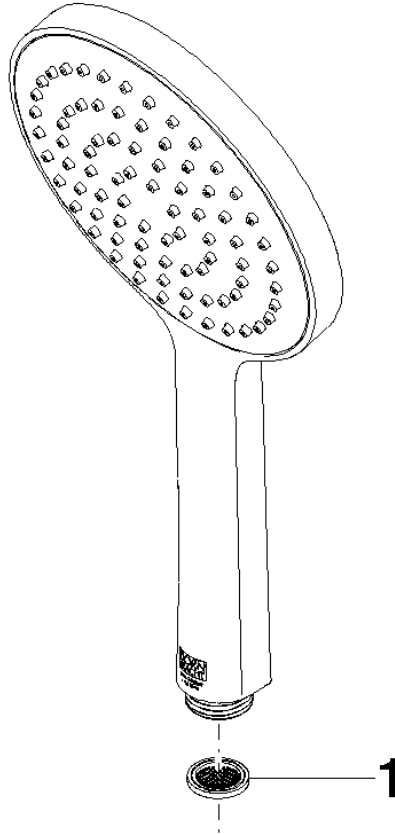

28 027 979

- spray head Ø 130 mm
- COMPACT RAIN, max. flow rate 6.8 l/min (at 3 bar)
- with anti-scale system
- 1/2" connection
- This product can help a building meet the requirements of Green Building Rating Systems, e.g. LEED®, BREEAM®, DGNB

Intrinsic protection against back flow.

Fits: IMO, LULU, MADISON, MEM, TARA, CL.1, LISSÉ, VAIA, META, CYO

	Platinum	28 027 979-08 0010
	Chrome	28 027 979-00 0010
	Brushed Platinum	28 027 979-06 0010
	Dark Chrome	28 027 979-19 0010
	Light Gold	28 027 979-26 0010
	Brushed Durabross (23kt Gold)	28 027 979-28 0010
	Matte Black	28 027 979-33 0010
	Brushed Champagne (22kt Gold)	28 027 979-46 0010
	Champagne (22kt Gold)	28 027 979-47 0010
	Brushed Chrome	28 027 979-93 0010
	Brushed Dark Platinum	28 027 979-99 0010

SERIES-VARIOUS Hand shower - Platinum

IMO

28 027 979

mm [inches]

Flow rate chart

28 027 979

Product version from 4/1/2024

Parts for other
finishes can be found
here: [Chrome](#)

SERIES-VARIOUS Hand shower - Platinum

IMO

28 027 979

Spare parts list

Product version from 4/1/2024

No.	Item Number	Name	Quantity used	Delivery time
	09 23 01 039 90	sieve	1	2