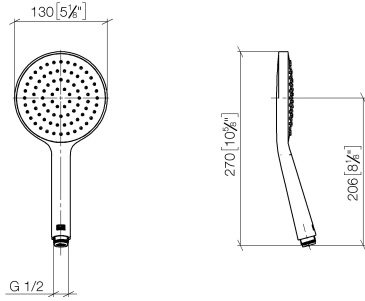

28 027 979

- spray head Ø 130 mm
- COMPACT RAIN, max. flow rate 6.8 l/min (at 3 bar)
- with anti-scale system
- 1/2" connection
- This product can help a building meet the requirements of Green Building Rating Systems, e.g. LEED®, BREEAM®, DGNB

Intrinsic protection against back flow.

Fits: IMO, LULU, MADISON, MEM, TARA, CL.1, LISSÉ, VAIA, META, CYO

	Platinum	28 027 979-08 0010
	Chrome	28 027 979-00 0010
	Brushed Platinum	28 027 979-06 0010
	Dark Chrome	28 027 979-19 0010
	Light Gold	28 027 979-26 0010
	Brushed Durabross (23kt Gold)	28 027 979-28 0010
	Matte Black	28 027 979-33 0010
	Brushed Champagne (22kt Gold)	28 027 979-46 0010
	Champagne (22kt Gold)	28 027 979-47 0010
	Brushed Chrome	28 027 979-93 0010
	Brushed Dark Platinum	28 027 979-99 0010

SERIES-VARIOUS Hand shower - Platinum

IMO

28 027 979

mm [inches]

Flow rate chart

28 027 979

Product version from 4/1/2024

Parts for other
finishes can be found
here: [Chrome](#)