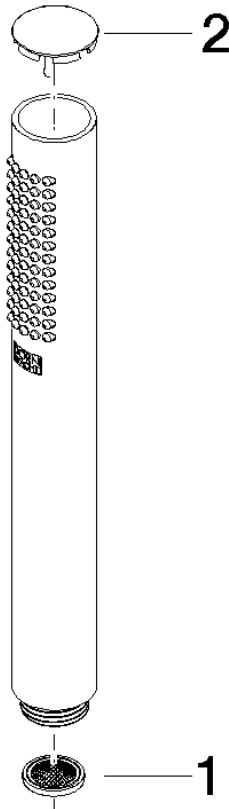

**SERIES-VARIOUS Hand shower - Brushed Platinum**

IMO

28 029 979

- COMPACT RAIN, max. flow rate 15 l/min (at 3 bar)
- with anti-scale system
- 1/2" connection

Intrinsic protection against back flow.

Fits: IMO, LULU, MADISON, MEM, TARA,  
CL.1, LISSÉ, VAIA, META, CYO

	Brushed Platinum	28 029 979-06
	Chrome	28 029 979-00
	Chrome	28 029 979-00 0010
	Brushed Platinum	28 029 979-06 0010
	Platinum	28 029 979-08 0010
	Platinum	28 029 979-08
	Dark Chrome	28 029 979-19
	Dark Chrome	28 029 979-19 0010
	Light Gold	28 029 979-26
	Light Gold	28 029 979-26 0010
	Brushed Durabass (23kt Gold)	28 029 979-28 0010
	Brushed Durabass (23kt Gold)	28 029 979-28
	Matte Black	28 029 979-33 0010
	Matte Black	28 029 979-33
	Brushed Champagne (22kt Gold)	28 029 979-46 0010
	Brushed Champagne (22kt Gold)	28 029 979-46
	Champagne (22kt Gold)	28 029 979-47
	Champagne (22kt Gold)	28 029 979-47 0010
	Brushed Chrome	28 029 979-93
	Brushed Chrome	28 029 979-93 0010
	Brushed Dark Platinum	28 029 979-99
	Brushed Dark Platinum	28 029 979-99 0010

28 029 979

mm [inches]

**Flow rate chart**

28 029 979

**Product version from 4/1/2024**

Parts for other  
finishes can be found  
here: [Chrome](#)

SERIES-VARIOUS Hand shower - Brushed Platinum

IMO

28 029 979

**Spare parts list**

**Product version from 4/1/2024**

No.	Item Number	Name	Quantity used	Delivery time
	09 23 01 039 90	sieve	2	2