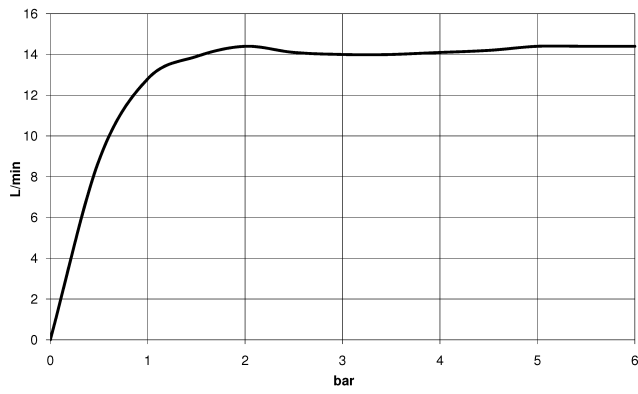

**SERIES-VARIOUS Hand shower - Brushed Platinum**

IMO

28 029 979

- COMPACT RAIN, max. flow rate 15 l/min (at 3 bar)
- with anti-scale system
- 1/2" connection

Intrinsic protection against back flow.

Fits: IMO, LULU, MADISON, MEM, TARA,  
CL.1, LISSÉ, VAIA, META, CYO

	Brushed Platinum	28 029 979-06
	Chrome	28 029 979-00
	Chrome	28 029 979-00 0010
	Brushed Platinum	28 029 979-06 0010
	Platinum	28 029 979-08 0010
	Platinum	28 029 979-08
	Dark Chrome	28 029 979-19
	Dark Chrome	28 029 979-19 0010
	Light Gold	28 029 979-26
	Light Gold	28 029 979-26 0010
	Brushed Durabass (23kt Gold)	28 029 979-28 0010
	Brushed Durabass (23kt Gold)	28 029 979-28
	Matte Black	28 029 979-33 0010
	Matte Black	28 029 979-33
	Brushed Champagne (22kt Gold)	28 029 979-46 0010
	Brushed Champagne (22kt Gold)	28 029 979-46
	Champagne (22kt Gold)	28 029 979-47
	Champagne (22kt Gold)	28 029 979-47 0010
	Brushed Chrome	28 029 979-93
	Brushed Chrome	28 029 979-93 0010
	Brushed Dark Platinum	28 029 979-99
	Brushed Dark Platinum	28 029 979-99 0010

28 029 979

mm [inches]

**Flow rate chart**

28 029 979

**Product version from 4/1/2024**

Parts for other  
finishes can be found  
here: [Chrome](#)

SERIES-VARIOUS Hand shower - Brushed Platinum

IMO