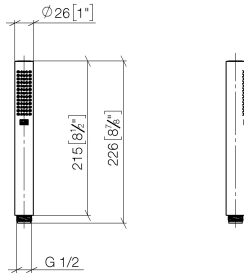

**SERIES-VARIOUS Hand shower - Brushed Platinum**

IMO

28 029 979

- COMPACT RAIN, max. flow rate 15 l/min (at 3 bar)
- with anti-scale system
- 1/2" connection

Intrinsic protection against back flow.

Fits: IMO, LULU, MADISON, MEM, TARA,  
CL.1, LISSÉ, VAIA, META, CYO

28 029 979

mm [inches]

**Flow rate chart**

28 029 979

**Product version from 4/1/2024**

Parts for other  
finishes can be found  
here: [Chrome](#)

SERIES-VARIOUS Hand shower - Brushed Platinum

IMO